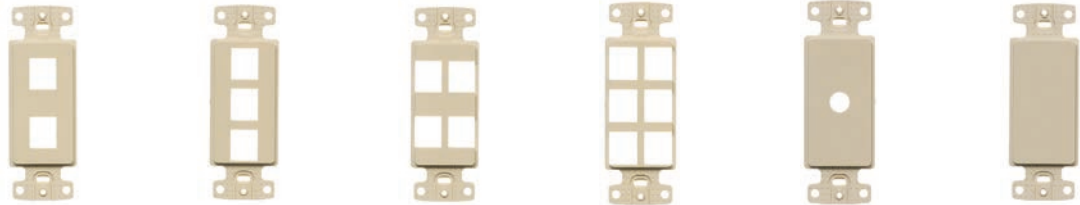

Features

Decorator frames provide a stylized look for that finishing touch. This allows all devices to match. Multimedia jacks insert into frame for custom configuration.

- Elongated strap for better wall box mounting
- High impact-resistant thermoplastic frame
- UL Listed 1863 - Communication Circuit Accessory and CSA Certified

Decorator Frames

Color	1-Gang, 2-Port	1-Gang, 3-Port	1-Gang, 4-Port	1-Gang, 6-Port	1-Gang, Adapter .406" (10.30 Dia. Hole*)	1-Gang, Adapter Blank**
Black	NS612BK	NS613BK	NS614BK	NS616BK	NS621BK	NS620BK
Gray	NS612GY	NS613GY	NS614GY	NS616GY	NS621GY	NS620GY
Ivory	NS612I	NS613I	NS614I	NS616I	NS621I	NS620I
Light Almond	NS612LA	NS613LA	NS614LA	NS616LA	NS621LA	NS620LA
White	NS612W	NS613W	NS614W	NS616W	NS621W	NS620W

Note: *For use with rotary dimmers or to pull through AV or telephone cable.
 **To fill an extra decorator opening or to create customized openings.

Multimedia Face Plates

Description	1-Gang, 1-Port Plate		1-Gang, 2-Port Plate		1-Gang, 3-Port Plate	
	Standard (4.63" x 2.88")	Mid-Size (4.88" x 3.13")	Standard (4.63" x 2.88")	Mid-Size (4.88" x 3.13")	Standard (4.63" x 2.88")	Mid-Size (4.88" x 3.13")
Black	NSP11BK	NSP101BK	NSP12BK	NSP102BK	NSP13BK	NSP103BK
Gray	NSP11GY	NSP101GY	NSP12GY	NSP102GY	NSP13GY	NSP103GY
Ivory	NSP11I	NSP101I	NSP12I	NSP102I	NSP13I	NSP103I
Light Almond	NSP11LA	NSP101LA	NSP12LA	NSP102LA	NSP13LA	NSP103LA
White	NSP11W	NSP101W	NSP12W	NSP102W	NSP13W	NSP103W

Description	1-Gang, 4-Port Plate		1-Gang, 6-Port Plate		2-Gang, 4-Port Plate	2-Gang, 6-Port Plate
	Standard (4.63" x 2.88")	Mid-Size (4.88" x 3.13")	Standard (4.63" x 2.88")	Mid-Size (4.88" x 3.13")	Standard (4.63" x 4.69")	Standard (4.63" x 4.69")
Black	NSP14BK	NSP104BK	NSP16BK	NSP106BK	NSP24BK	NSP26BK
Gray	NSP14GY	NSP104GY	NSP16GY	NSP106GY	NSP24GY	NSP26GY
Ivory	NSP14I	NSP104I	NSP16I	NSP106I	NSP24I	NSP26I
Light Almond	NSP14LA	NSP104LA	NSP16LA	NSP106LA	NSP24LA	NSP26LA
White	NSP14W	NSP104W	NSP16W	NSP106W	NSP24W	NSP26W