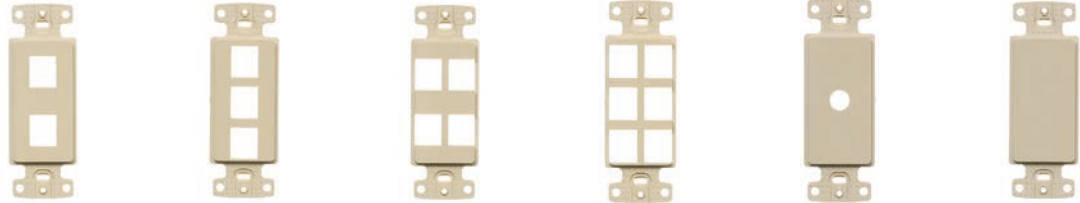

Audio/Video Connectors - Recessed

Color	Gold F-Type Coupler Bulkhead, Female to Female	RCA Gold Pass Through, Female to Female, Red Interior	RCA Gold Pass Through, Female to Female, White Interior	RCA Gold Pass Through, Female to Female, Yellow Interior	RCA Gold Pass Through, Female to Female, Blue Interior	RCA Gold Pass Through, Female to Female, Green Interior	Blank Insert
Black	SFGRFBK	SFRCRRBK	SFRCWRBK	SFRCYRBK	SFRCBRBK	SFRCGNRBK	SFSBBK10*
Gray	SFGRFGY	SFRCRRGY	SFRCWRGY	SFRCYRGY	SFRCBRGY	SFRCGNRGY	SFSBGY10*
Ivory	SFGRFEI	SFRCRREI	SFRCWREI	SFRCYREI	SFRCBREI	SFRCGNREI	SFSBEI10*
Light Almond	SFGRFLA	SFRCRRLA	SFRCWRLA	SFRCYRLA	SFRCBRLA	SFRCGNRLA	SFSBLA10*
White	SFGRFW	SFRCRRW	SFRCWRW	SFRCYRW	SFRCBRW	SFRCGNRW	SFSBW10*

Note: *Sold in a package of 10. Order 1 to receive a bag of 10 blanks.

Features

Decorator frames provide a stylized look for that finishing touch. This allows all devices to match. Multimedia jacks insert into frame for custom configuration.

- Elongated strap for better wall box mounting
- High impact-resistant thermoplastic frame
- UL Listed 1863 - Communication Circuit Accessory and CSA Certified

Decorator Frames

Color	1-Gang, 2-Port	1-Gang, 3-Port	1-Gang, 4-Port	1-Gang, 6-Port	1-Gang, Adapter .406" (10.30 Dia. Hole*)	1-Gang, Adapter Blank**
Black	NS612BK	NS613BK	NS614BK	NS616BK	NS621BK	NS620BK
Gray	NS612GY	NS613GY	NS614GY	NS616GY	NS621GY	NS620GY
Ivory	NS612I	NS613I	NS614I	NS616I	NS621I	NS620I
Light Almond	NS612LA	NS613LA	NS614LA	NS616LA	NS621LA	NS620LA
White	NS612W	NS613W	NS614W	NS616W	NS621W	NS620W