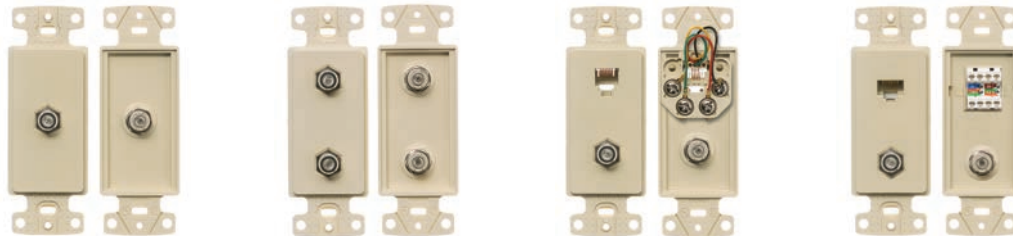

Molded-In Voice/Low-Speed Data

Description	Decorator Frame, Single F-Type Coupler Bulkhead, Female to Female	Decorator Frame, Duplex F-Type Coupler Bulkhead, Female to Female	Decorator Frame, One RJ11 Jack, 6-Position, 4-Conductor, One F-Type Coupler Bulkhead, Female to Female	Decorator Frame, One Cat. 5e 110 Punch-Down, One F-Type Coupler Bulkhead, Female to Female
Color	Screw Terminations	Screw Terminations	Screw Terminations	Screw Terminations
Black	—	—	—	NS785BK
Brown	—	—	—	NS785
Gray	—	—	—	NS785GY
Ivory	NS780I	NS782I	NS783I	NS785I
Light Almond	NS780LA	NS782LA	NS783LA	NS785LA
White	NS780W	NS782W	NS783W	NS785W