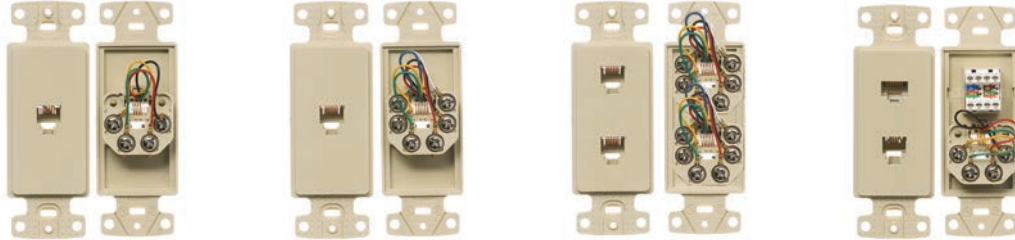

Features

Designed to complement decorator styling, these jacks offer voice and Cat. 5e devices to fit within a decorator wallplate.

- High impact-resistant thermoplastic frame
- Meets FCC part 68
- UL Listed 1863 - Communication Circuit Accessory and CSA Certified

Molded-In Voice/Low-Speed Data

Description	Decorator Frame, One RJ11 Jack, 6-Position, 4-Conductor	Decorator Frame, One RJ11 Jack, 6-Position, 6-Conductor	Decorator Frame, Duplex RJ11 Jacks, 6-Position, 6-Conductor	Decorator Frame, One Cat. 5e 110 Punch-Down, One RJ11 Jack, 6-Position, 4-Conductor
Color	Screw Terminations	Screw Terminations	Screw Terminations	Screw Terminations
Black	NS770BK	—	—	NS784BK
Brown	NS770	NS771	—	NS784
Gray	NS770GY	—	—	NS784GY
Ivory	NS770I	NS771I	NS772I	NS784I
Light Almond	NS770LA	NS771LA	NS772LA	NS784LA
White	NS770W	NS771W	NS772W	NS784W

Features

Coaxial video and combination jacks complement multimedia needs in a 1-gang decorator opening.

- High impact-resistant thermoplastic frame
- Jacks meet FCC part 68
- UL Listed 1863 - Communication Circuit Accessory and CSA Certified