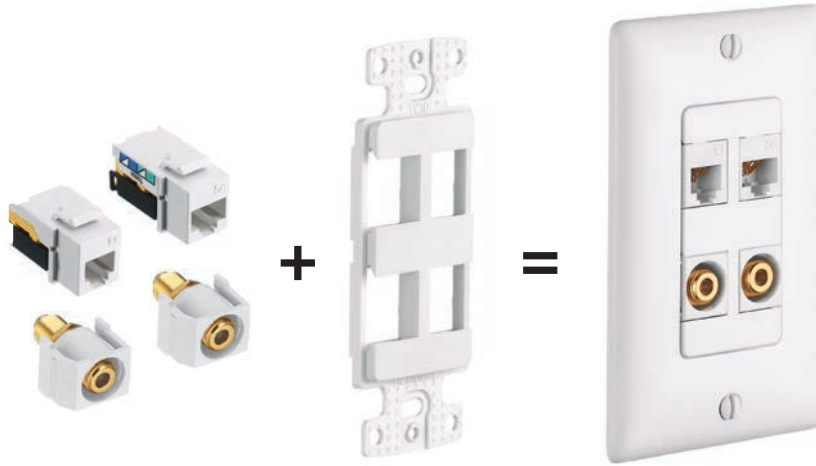

Accessories

Description	Color	Catalog Number
Slide Audio Volume Controller, Decorator Styling, Power handling - 70W RMS@20° C. Impedance matching for up to 8 pairs of speakers. Includes both ivory and white slides and frames.	Ivory/White	NSOSAVC
Rotary Audio Volume Controller Power handling - 70W RMS@20° C. Impedance matching for up to 8 pairs of speakers. Includes both ivory and white knobs and frames.	Ivory/White	NSORAVC
Standard Power Kit, Includes tamper-resistant duplex receptacle 15A 125V NEMA 5-15R, electrical steel box and wallplate.		NSOKPTR
Surge Suppression Power Kit, Includes surge receptacle 15A 125V NEMA 5-15R, 240 Joules/15,000A protection per mode, electrical steel box and wallplate.		NSOKPS
Chromed Steel Lock Kit, Includes two keys. Eliminates unwanted tampering.		FLOCK1
Panel Bracket Adapter, For use with Adapter Panels shown below, and FSP series modules. Snap mounts into structured cabling enclosures.		NSOFSB
F-Connector Adapter Panel, with Six Populated Coaxial Connectors.		FSPFP6X
Keystone Adapter Panel, with Six Blank Openings for jacks and snap fits.		FSPHD6X
WiFi Antenna Kit, Use with X2 extensions to assure maximum WiFi coverage.		NSOKA

Customize the jack selections and look

Molded-In Voice/Low-Speed Data - Modular Snap Fit

Color	Category 6 Jack (single) (25 pack)		Category 5e Jack (single) (25 pack)		USOC Jack (single)
Black	NSJ6BK	NSJ6BK25	NSJ5EBK	NSJ5EBK25	NSJUBK
Blue	NSJ6B	NSJ6B25	NSJ5EB	NSJ5EB25	NSJUB
Gray	NSJ6GY	NSJ6GY25	NSJ5EGY	NSJ5EGY25	NSJUGY
Green	NSJ6GN	NSJ6GN25	NSJ5EGN	NSJ5EGN25	NSJUGN
Ivory	NSJ6I	NSJ6I25	NSJ5EI	NSJ5EI25	NSJUI
Light Almond	NSJ6LA	NSJ6LA25	NSJ5ELA	NSJ5ELA25	NSJULA
Orange	NSJ6OR	NSJ6OR25	NSJ5EOR	NSJ5EOR25	NSJUOR
Red	NSJ6R	NSJ6R25	NSJ5ER	NSJ5ER25	NSJUR
White	NSJ6W	NSJ6W25	NSJ5EW	NSJ5EW25	NSJUW
Yellow	NSJ6Y	NSJ6Y25	NSJ5EY	NSJ5EY25	NSJUY