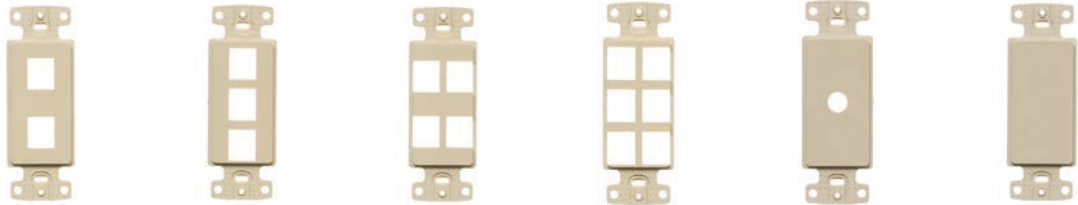

Audio/Video Connectors - Recessed

Color	Gold F-Type Coupler Bulkhead, Female to Female	RCA Gold Pass Through, Female to Female, Red Interior	RCA Gold Pass Through, Female to Female, White Interior	RCA Gold Pass Through, Female to Female, Yellow Interior	RCA Gold Pass Through, Female to Female, Blue Interior	RCA Gold Pass Through, Female to Female, Green Interior	Blank Insert
Black	SFGRFBK	SFRCRRBK	SFRCWRBK	SFRCYRBK	SFRCBRBK	SFRCGNRBK	SFSBBK10*
Gray	SFGRFGY	SFRCRRGY	SFRCWRGY	SFRCYRGY	SFRCBRGY	SFRCGNRGY	SFSBGY10*
Ivory	SFGRFEI	SFRCRREI	SFRCWREI	SFRCYREI	SFRCBREI	SFRCGNREI	SFSBEI10*
Light Almond	SFGRFLA	SFRCRRLA	SFRCWRLA	SFRCYRLA	SFRCBRLA	SFRCGNRLA	SFSBLA10*
White	SFGRFW	SFRCRRW	SFRCWRW	SFRCYRW	SFRCBRW	SFRCGNRW	SFSBW10*

Note: *Sold in a package of 10. Order 1 to receive a bag of 10 blanks.

Features

Decorator frames provide a stylized look for that finishing touch. This allows all devices to match. Multimedia jacks insert into frame for custom configuration.

- Elongated strap for better wall box mounting
- High impact-resistant thermoplastic frame
- UL Listed 1863 - Communication Circuit Accessory and CSA Certified

Decorator Frames

Color	1-Gang, 2-Port	1-Gang, 3-Port	1-Gang, 4-Port	1-Gang, 6-Port	1-Gang, Adapter .406" (10.30 Dia. Hole*)	1-Gang, Adapter Blank**
Black	NS612BK	NS613BK	NS614BK	NS616BK	NS621BK	NS620BK
Gray	NS612GY	NS613GY	NS614GY	NS616GY	NS621GY	NS620GY
Ivory	NS612I	NS613I	NS614I	NS616I	NS621I	NS620I
Light Almond	NS612LA	NS613LA	NS614LA	NS616LA	NS621LA	NS620LA
White	NS612W	NS613W	NS614W	NS616W	NS621W	NS620W