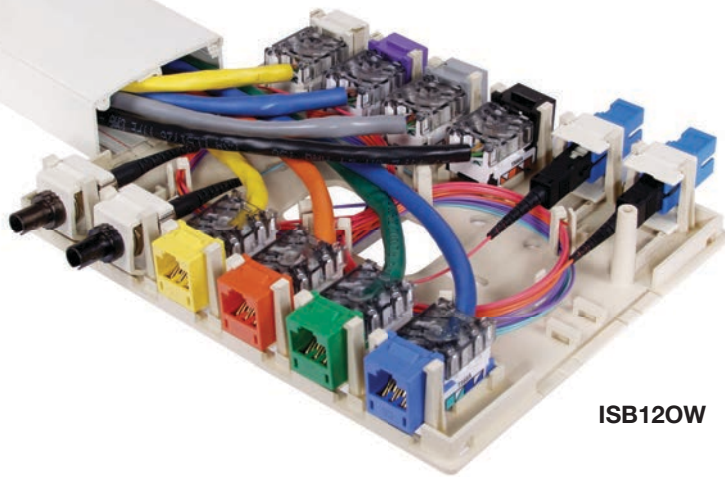

	AV Blank 1.5 Unit	IMAVB15xx*	10-Pack
	XLR Screw Terminal	XLRST10	
	XLR Solder-Type	XLR10	
	speakON® Conn. Solder-Type	SC10	
	USB Feed-Thru A-to-B	USB10	
	¼" Stereo Jack Solder-Type	14S10	

Note: xx = Color: **AL** (Almond), **BK** (Black), **EI** (Ivory), **GY** (Gray), **LA** (Light Almond), **OW** (Office White), and **W** (White).

ISB120W

ISB10W

ISB20W

ISB40W

ISB60W

ISB120W

ISB Surface Mount Boxes, 1- and 2-Port

Ideal for open office, compact surface mount environments, and retrofits to support data, voice, and multimedia applications. Can be mounted with supplied surface mounting screws or double-sided adhesive tape.