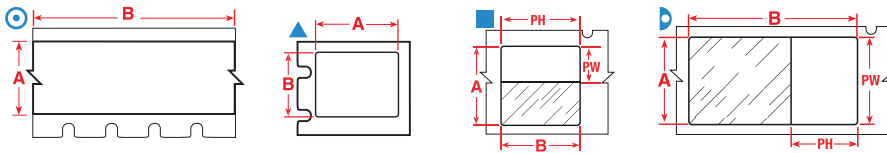

Voice & Datacom ID

DATA CENTRE EQUIPMENT, BAY, RACK & FRAME LABELS

Durable materials with permanent adhesive. Available in a variety of sizes and colours for marking racks, bays, frames, slots, and other voice/data hardware.

Diagram	Order Reference	Colour	Label Width A (mm)	Label Height B (mm)	Label Length B (m)	Labels per Roll	Additional Features
B-422							
⊙	MC-1000-422	Black on White	25.40	-	7.62 m	1	For smooth or textured surfaces
▲	M-7-422	Black on White	12.70	12.70		280	For smooth or textured surfaces
▲	M-17-422	Black on White	25.40	12.70		360	For smooth or textured surfaces
▲	M-19-422	Black on White	25.40	25.40		200	For smooth or textured surfaces
▲	M-29-422	Black on White	38.10	12.70		360	For smooth or textured surfaces
▲	M-30-422	Black on White	38.10	19.05		200	For smooth or textured surfaces
B-483							
▲	M-61-483	Black on White	12.70	50.80		80	For smooth or textured surfaces
▲	M-17-483	Black on White	25.40	12.70		360	For smooth or textured surfaces
▲	M-20-483	Black on White	25.40	50.80		80	For smooth or textured surfaces
B-595							
⊙	MC-500-595-YL-BK	Black on Yellow	12.70	-	7.62 m	1	Indoor/Outdoor Vinyl
⊙	MC-1000-595-YL-BK	Black on Yellow	25.40	-	7.62 m	1	Indoor/Outdoor Vinyl
⊙	MC-1500-595-YL-BK	Black on Yellow	38.10	-	7.62 m	1	Indoor/Outdoor Vinyl