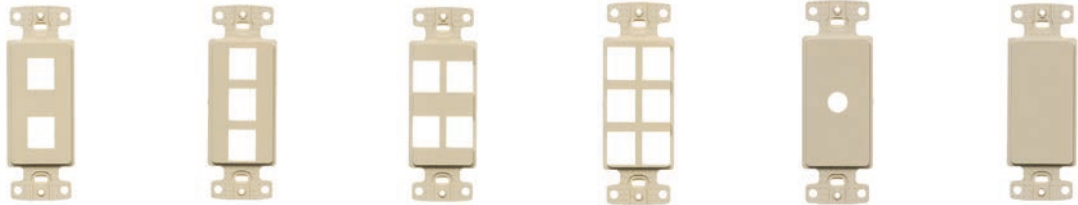

Audio/Video Connectors - Recessed

Color	Gold F-Type Coupler Bulkhead, Female to Female	RCA Gold Pass Through, Female to Female, Red Interior	RCA Gold Pass Through, Female to Female, White Interior	RCA Gold Pass Through, Female to Female, Yellow Interior	RCA Gold Pass Through, Female to Female, Blue Interior	RCA Gold Pass Through, Female to Female, Green Interior	Blank Insert
Black	SFGRFBK	SFRCRRBK	SFRCWRBK	SFRCYRBK	SFRCBRBK	SFRCGNRBK	SFSBBK10*
Gray	SFGRFGY	SFRCRRGY	SFRCWRGY	SFRCYRGY	SFRCBRGY	SFRCGNRGY	SFSBGY10*
Ivory	SFGRFEI	SFRCRREI	SFRCWREI	SFRCYREI	SFRCBREI	SFRCGNREI	SFSBEI10*
Light Almond	SFGRFLA	SFRCRRLA	SFRCWRLA	SFRCYRLA	SFRCBRLA	SFRCGNRLA	SFSBLA10*
White	SFGRFW	SFRCRRW	SFRCWRW	SFRCYRW	SFRCBRW	SFRCGNRW	SFSBW10*

Note: *Sold in a package of 10. Order 1 to receive a bag of 10 blanks.

Features

Decorator frames provide a stylized look for that finishing touch. This allows all devices to match. Multimedia jacks insert into frame for custom configuration.

- Elongated strap for better wall box mounting
- High impact-resistant thermoplastic frame
- UL Listed 1863 - Communication Circuit Accessory and CSA Certified

Decorator Frames

Color	1-Gang, 2-Port	1-Gang, 3-Port	1-Gang, 4-Port	1-Gang, 6-Port	1-Gang, Adapter .406" (10.30 Dia. Hole*	1-Gang, Adapter Blank**
Black	NS612BK	NS613BK	NS614BK	NS616BK	NS621BK	NS620BK
Gray	NS612GY	NS613GY	NS614GY	NS616GY	NS621GY	NS620GY
Ivory	NS612I	NS613I	NS614I	NS616I	NS621I	NS620I
Light Almond	NS612LA	NS613LA	NS614LA	NS616LA	NS621LA	NS620LA
White	NS612W	NS613W	NS614W	NS616W	NS621W	NS620W