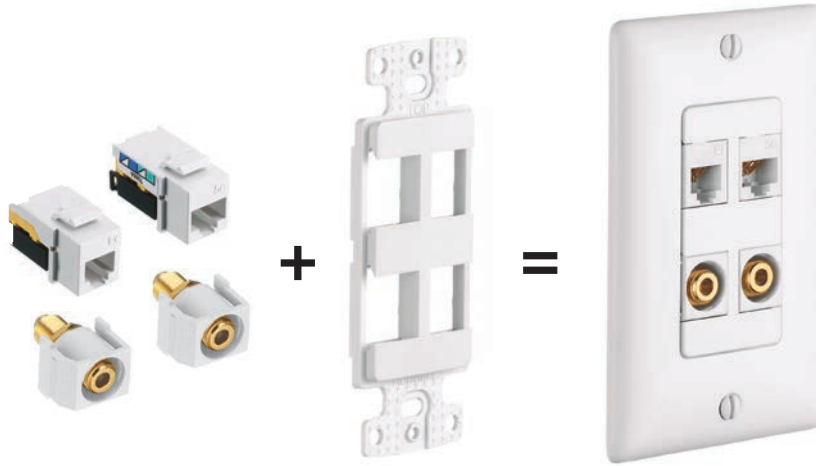

Accessories

Description	Color	Catalog Number
Slide Audio Volume Controller, Decorator Styling, Power handling - 70W RMS@20° C. Impedance matching for up to 8 pairs of speakers. Includes both ivory and white slides and frames.	Ivory/White	NSOSAVC
Rotary Audio Volume Controller Power handling - 70W RMS@20° C. Impedance matching for up to 8 pairs of speakers. Includes both ivory and white knobs and frames.	Ivory/White	NSORAVC
Standard Power Kit, Includes tamper-resistant duplex receptacle 15A 125V NEMA 5-15R, electrical steel box and wallplate.		NSOKPTR
Surge Suppression Power Kit, Includes surge receptacle 15A 125V NEMA 5-15R, 240 Joules/15,000A protection per mode, electrical steel box and wallplate.		NSOKPS
Chromed Steel Lock Kit, Includes two keys. Eliminates unwanted tampering.		FLOCK1
Panel Bracket Adapter, For use with Adapter Panels shown below, and FSP series modules. Snap mounts into structured cabling enclosures.		NSOFSB
F-Connector Adapter Panel, with Six Populated Coaxial Connectors.		FSPFP6X
Keystone Adapter Panel, with Six Blank Openings for jacks and snap fits.		FSPHD6X
WiFi Antenna Kit, Use with X2 extensions to assure maximum WiFi coverage.		NSOKA

Customize the jack selections and look

Molded-In Voice/Low-Speed Data - Modular Snap Fit

Color	Category 6 Jack (single)	Category 6 Jack (25 pack)	Category 5e Jack (single)	Category 5e Jack (25 pack)	USOC Jack (single)
Black	NSJ6BK	NSJ6BK25	NSJ5EBK	NSJ5EBK25	NSJUBK
Blue	NSJ6B	NSJ6B25	NSJ5EB	NSJ5EB25	NSJUB
Gray	NSJ6GY	NSJ6GY25	NSJ5EGY	NSJ5EGY25	NSJUGY
Green	NSJ6GN	NSJ6GN25	NSJ5EGN	NSJ5EGN25	NSJUGN
Ivory	NSJ6I	NSJ6I25	NSJ5EI	NSJ5EI25	NSJUI
Light Almond	NSJ6LA	NSJ6LA25	NSJ5ELA	NSJ5ELA25	NSJULA
Orange	NSJ6OR	NSJ6OR25	NSJ5EOR	NSJ5EOR25	NSJUOR
Red	NSJ6R	NSJ6R25	NSJ5ER	NSJ5ER25	NSJUR
White	NSJ6W	NSJ6W25	NSJ5EW	NSJ5EW25	NSJUW
Yellow	NSJ6Y	NSJ6Y25	NSJ5EY	NSJ5EY25	NSJUY