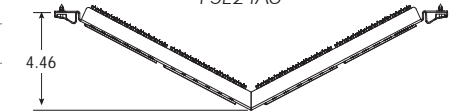

SPEEDGAIN® Category 5e Patch Panels

Ports	Height Inches (mm)	Width Inches (mm)	Rack Units	Color	Catalog No.
24	1.75" (45)	19" (483)	1	Black	P5E24U
48	3.50" (89)	19" (483)	2	Black	P5E48U
96	7.00" (178)	19" (483)	4	Black	P5E96U
24	1.75" (45)	19" (483)	1	White	P5E24UW
48	3.50" (89)	19" (483)	2	White	P5E48UW
96	7.00" (178)	19" (483)	4	White	P5E96UW

P5E24UE

P5E48UE

SPEEDGAIN® Category 5e Angled Patch Panels

Ports	Height Inches (mm)	Width Inches (mm)	Rack Units	Color	Catalog No.
24	1.75" (45)	19" (483)	1	Black	P5E24AU
48	3.50" (89)	19" (483)	2	Black	P5E48AU

Note: HP6Axx angled panel protrudes 4.46" from the plane of the rack. Hubbell recommends one (1) extra inch of space between the door and panel angle.

P5E24AU

MUTOA, Category 5e Component

Description	Catalog No.
12-port, Category 5e, MUTOA, universal, 89D	P5E12U