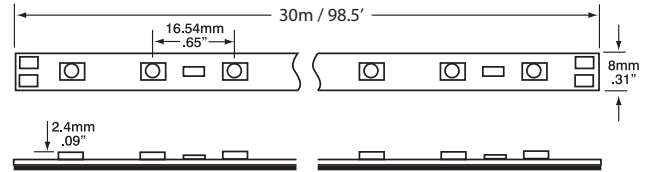

### PRODUCT DESCRIPTION

A high lumen output flexible LED linear ribbon that conforms to straight, curved and irregular architectural coves, indoor steps and bannisters, interior recesses, undercabinet and task areas, and other constructs where even, energy saving high lumen output LED illumination is specified. Available in a 30 meter (98.5') reel. Ribbon can be cut in field to achieve desired length.

**Connectors:** Five meter reel includes 3 - LTW-24 ribbon to power supply connectors, with 1 - LTW-24 affixed to start of reel.

**Electrical:** 19 LED's per foot. Each LED is .14W. 2.6W per foot. 30 meter reel is 21 amps. 50,000 hour LED life. Must be wired every 16' (5 amps).

**Cutting and Mounting:** Linear ribbon can be cut every three LEDs. Ribbon utilizes 3M double stick tape.

**Label:** ETL. UL File No. E326687. American Lighting Association

For power supply dimensions, please see [www.gmlighting.com](http://www.gmlighting.com)

**NOTE: Must be wired every 16' (5 amps).**