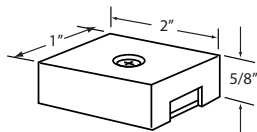

Flexible LED Linear Ribbon Connectors and Accessories

- **LTC-1** Ribbon to ribbon connector
- **LTC-3** 3" flexible ribbon to ribbon connector
- **LTC-12** 12" flexible ribbon to ribbon connector
- **LTC-24** 24" flexible ribbon to ribbon connector
- **LTC-36** 36" flexible ribbon to ribbon connector
- **LTC-60** 60" flexible ribbon to ribbon connector
- **LTW-6** 6" flexible ribbon to power supply connector
- **LTW-24** 24" flexible ribbon to power supply connector
- **LTW-48** 48" flexible ribbon to power supply connector
- **LTW-60** 60" flexible ribbon to power supply connector

GMSB-W Splice box - white
2" L x 1" W x 5/8" D

GMSB-B Splice box - black
2" L x 1" W x 5/8" D