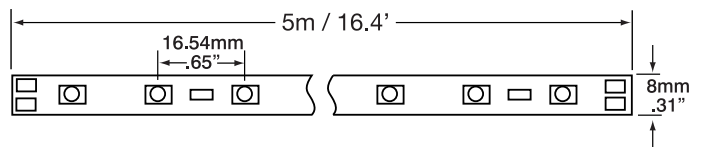

Please see Quick Reference Guide on page 41 for maximum single runs. See page 61 for power supplies. Kelvin temperature (color) ± 200K.

Includes (3) LTW-24 Connectors and (1) LTW-24 Connector affixed at start of reel. See below for other available connectors.

Flexible LED Linear Ribbon Connectors and Accessories

- LTC-1** Ribbon to ribbon connector
- LTC-3** 3" flexible ribbon to ribbon connector
- LTC-12** 12" flexible ribbon to ribbon connector
- LTC-24** 24" flexible ribbon to ribbon connector
- LTC-36** 36" flexible ribbon to ribbon connector
- LTC-60** 60" flexible ribbon to ribbon connector
- LTW-6** 6" flexible ribbon to power supply connector
- LTW-24** 24" flexible ribbon to power supply connector
- LTW-48** 48" flexible ribbon to power supply connector
- LTW-60** 60" flexible ribbon to power supply connector

GMSB-W Splice box - white
2" L x 1" W x 5/8" D

GMSB-B Splice box - black
2" L x 1" W x 5/8" D

LTR300-24 High Output LED Linear Ribbon Dimensions

LTC Series

LTW Series

See page 43 for aluminum mounting channel.