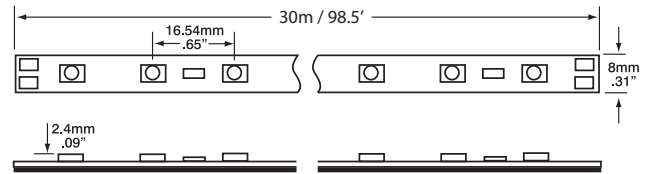

PRODUCT SPECIFICATIONS

Construction: LEDTask High Output Flexible LED Ribbon incorporates 1872 .14W LED diodes per reel and are mounted to a flexible copper buss. The ribbon is conveniently wound on a 30 meter (98.5 ft) reel. Each reel is shipped in a moisture proof package and is also supplied with appropriate connectors.

Connectors: Five meter reel includes 3 - LTW-24 ribbon to power supply connectors, with 1 - LTW-24 affixed to start of reel.

Electrical: 19 LED's per foot. Each LED is .14W. 2.6W per foot. 30 meter reel is 21 amps. 50,000 hour LED life. Must be wired every 16' (5 amps).

Color Temperature: 2700K or 3500K warm white and 4200K natural white. Kelvin temp. (color) ± 200K.

Power Supplies: See chart at right for complete descriptions and catalog numbers.

Dimming: Yes with dimmable power supplies (see at right) utilizing low voltage magnetic on/off wall dimmer (GMWD-600).

Cutting and Mounting: Linear ribbon can be cut every three LEDs. Ribbon utilizes 3M double stick tape.

Label: ETL. UL File No. E326687. American Lighting Association

ELECTRONIC POWER SUPPLIES DIMMABLE MAGNETIC POWER SUPPLIES

Cat. No.	Description
LTP-2	2 Amp - Switchable - 120V Cord and Plug. Class II 12VDC @ 2 amps. Electronic.
LTP-6	5 Amp - Switchable - 120V Cord and Plug. Class II 12VDC @ 5 amps. Electronic.
LTH-2	2.1 Amp - 12V DC - 25W Metal Chassis Hardwire Screw terminals
LTH-4	4.2 Amp - 12V DC - 50W Metal Chassis Hardwire Screw terminals
LTH-8	8.5 Amp - 100W Metal Chassis Hardwire Screw terminals and mounting feet. Electronic.
LTH-16	16.7 Amp - 200W Metal Chassis Hardwire Screw terminals and mounting feet. Electronic.
LTH-25	25 Amp - 320W Metal Chassis Hardwire Screw terminals and mounting feet. Electronic.
LTHM50-DIM	Dimmable - Primary: 120VAC, 60Hz, 0.33A Secondary: 12VAC, 12VDC, 4A Max. 50W
LTH-60-DIM	Dimmable - Primary: 120VAC, 60Hz, 0.33A Secondary: 12V AC/DC, 12VDC, 4A Max. 60W
LTHM100-DIM	Dimmable - Input: 120VAC, 60Hz, Output: 12VDC 8A Max. 100W, Nema 3R Enclosure
LTHM300-DIM	Dimmable - Primary: 120VAC, 60Hz, 25A Output: 12VDC, Double Section Bobbin, Max. 300W
LTHM150-CL2-DIM	Dimmable - Input: 120VAC, 60Hz, 5A, 3 circuit Class II Output: 12VDC, Man. reset, 150W, UL for indoor use.
LTHM300-CL2-DIM	Dimmable - Input: 120VAC, 60Hz, 6 circuit Class II Output: 12VDC x 6, 25A Max. 300W, UL for indoor and outdoor use
GMWD-600	600W magnetic wall dimmer with on/off switch. Single pole. 120V/60Hz. White finish. For use with all GM Lighting 12VDC and 24VDC Mag. Dimmable Power Supplies

For power supply dimensions, please see www.gmlighting.com

NOTE: Must be wired every 16' (5 amps).

FLEXIBLE LED RIBBON CONNECTORS and ACCESSORIES

Cat. No.	Description
LTC-1	Flexible Ribbon to Ribbon Connector
LTC-3	3" Flexible Ribbon to Ribbon Connector
LTC-12	12" Flexible Ribbon to Ribbon Connector
LTC-24	24" Flexible Ribbon to Ribbon Connector
LTC-36	36" Flexible Ribbon to Ribbon Connector
LTC-60	60" Flexible Ribbon to Ribbon Connector
LTW-6	6" Flexible Ribbon to Power Supply Connector
LTW-24	24" Flexible Ribbon to Power Supply Connector
LTW-48	48" Flexible Ribbon to Power Supply Connector
LTW-60	60" Flexible Ribbon to Power Supply Connector
GMSB-W	Splice box - white 2"L x 1"W x 5/8"D
GMSB-B	Splice box - black 2"L x 1"W x 5/8"D

Catalog No.	Color*	Total LEDs	LED Watts	Amps per Reel	Lumens per Ft.	Ribbon Length	LED Life
LTR300-100-27	2700K Warm White	1872 19 per ft.	0.14W 2.6W per ft.	21	152	30 meters 98.5 ft.	50,000 hrs.
LTR300-100-WW	3500K Warm White	1872 19 per ft.	0.14W 2.6W per ft.	21	198	30 meters 98.5 ft.	50,000 hrs.
LTR300-100-42	4200K Natural White	1872 19 per ft.	0.14W 2.6W per ft.	21	222	30 meters 98.5 ft.	50,000 hrs.

*Kelvin temperature (color) ±200

GM Lighting, LLC • 9830 W. 190th St. • Unit F • Mokena, IL 60448
Toll-Free: (866) 671-0811 FAX: (708) 478-2640 • www.gmlighting.com
e-mail: gmlightingllc@sbcglobal.net • Specifications subject to change without notice.

091113_ledtaskhighoutput-30m