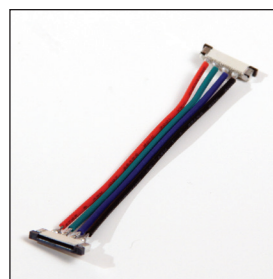

RGB LED Linear Ribbon Diagram

RTR Series