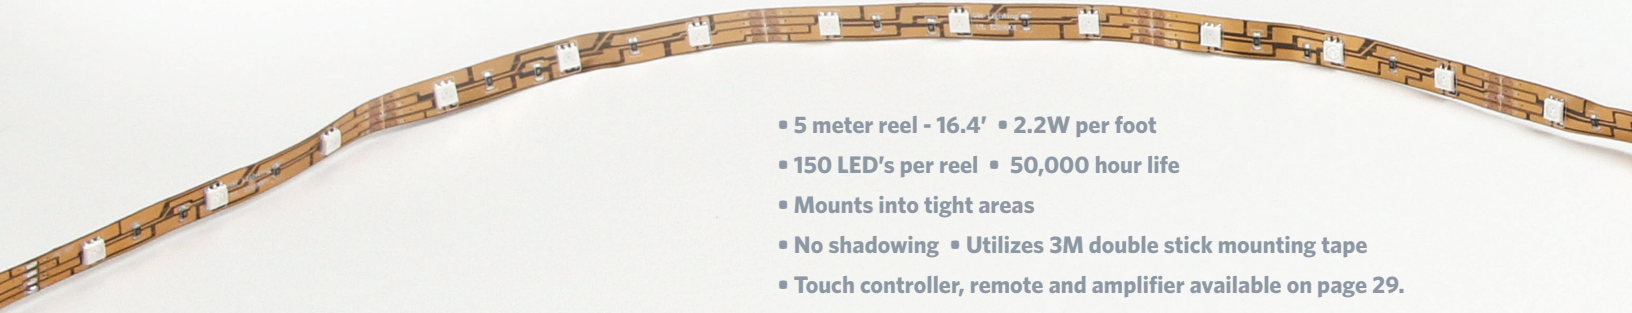

LEDTASK™ 12VDC RGB COLOR CHANGING FLEXIBLE LED LINEAR RIBBON

Perfect for themed environments or anywhere that dramatic RGB linear effects are desired. GM Lighting's LTR150 Series provides energy efficient RGB LED lighting in a 5 meter reel.

By utilizing GM Lighting's Touch Controller and Remote (page 29), your color palette will continue to change with different color effects and transitions.

- 5 meter reel - 16.4' ▪ 2.2W per foot
- 150 LED's per reel ▪ 50,000 hour life
- Mounts into tight areas
- No shadowing ▪ Utilizes 3M double stick mounting tape
- Touch controller, remote and amplifier available on page 29.

LTR150-RGB	RGB Color Changing	150 (9 per ft.)	36W (2.2W per ft.) per reel	3.0	64	5M (16.4')	50,000 hrs.
------------	-----------------------	--------------------	--------------------------------	-----	----	------------	-------------

LEDTask RGB Flexible Linear Ribbon includes:

(3) RPS-24 and (1) RPS-24 affixed at start of reel.

Limits: (4) RGB LED reels can be driven by (1) controller.

Each reel must be wired directly back to the controller.