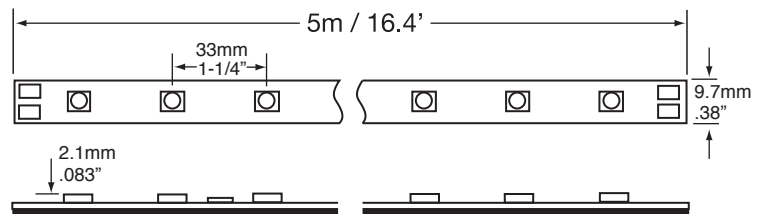

RGB LED Linear Ribbon Diagram

RTR Series