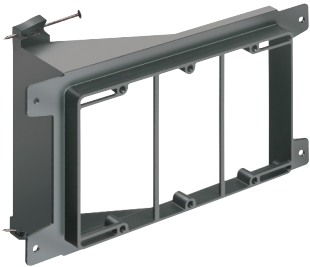

Nail or Screw On Low Voltage Mounting Brackets for New Construction

Single through 4-gang brackets
for the installation of LOW
VOLTAGE Class 2 ONLY.

CATALOG NUMBER	UPC/DCI/NAED MFG #018997	DESCRIPTION	UNIT PKG	STD PKG	DIM A	DIM B	DIM C
LVN1	00261	Nail On Style	50	50	2.810	4.170	1.500
LVN2	00275	Nail On Style	25	25	5.492	4.170	1.500
LVN3	00277	Nail On Style	10	10	7.804	4.170	1.500
LVN4	00278	Nail On Style	10	10	9.615	4.170	1.500
LVS1	00262	Screw On Style	50	50	2.810	4.170	1.500
LVS2	00280	Screw On Style	25	25	5.492	4.170	1.500
LVS3	00282	Screw On Style	10	10	7.804	4.170	1.500
LVS4	00283	Screw On Style	10	10	9.615	4.170	1.500

LVS1

LVN2

LVN3

LVS4

E253895 LR49636

Features and Benefits

- Non-metallic
- Built-in loop to tie off cable
- Eliminates pushback
- Comes complete with nails parked in place ready to install!
- Installs in 25% less time than steel or plastic mud rings
- Nail-on ("N" styles) for wood studs
- Screw-on ("S" styles) for metal studs