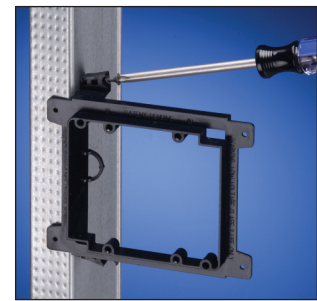

Nail or Screw On Low Voltage Mounting Brackets for New Construction

Single through 4-gang brackets
for the installation of LOW
VOLTAGE Class 2 ONLY.

CATALOG NUMBER	UPC/DCI/NAED MFG #018997	DESCRIPTION	UNIT PKG	STD PKG	DIM A	DIM B	DIM C
LVN1	00261	Nail On Style	50	50	2.810	4.170	1.500
LVN2	00275	Nail On Style	25	25	5.492	4.170	1.500
LVN3	00277	Nail On Style	10	10	7.804	4.170	1.500
LVN4	00278	Nail On Style	10	10	9.615	4.170	1.500
LVS1	00262	Screw On Style	50	50	2.810	4.170	1.500
LVS2	00280	Screw On Style	25	25	5.492	4.170	1.500
LVS3	00282	Screw On Style	10	10	7.804	4.170	1.500
LVS4	00283	Screw On Style	10	10	9.615	4.170	1.500

LVS1

LVN2

LVN3

LVS4

E253895 LR49636

Features and Benefits

- Non-metallic
- Built-in loop to tie off cable
- Eliminates pushback
- Comes complete with nails parked in place ready to install!
- Installs in 25% less time than steel or plastic mud rings
- Nail-on ("N" styles) for wood studs
- Screw-on ("S" styles) for metal studs

LOWER COST THAN STEEL MUD RINGS

LVN1

LVN2

LVS1

LVS2

Low Voltage Cable Mgmt