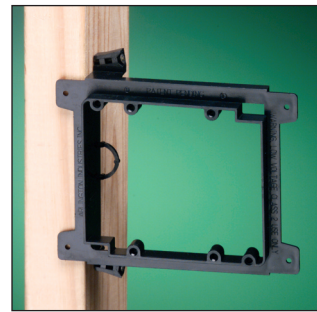

Nail or Screw On Low Voltage Mounting Brackets for New Construction

Single through 4-gang brackets
for the installation of LOW
VOLTAGE Class 2 ONLY.

CATALOG NUMBER	UPC/DCI/NAED MFG #018997	DESCRIPTION	UNIT PKG	STD PKG	DIM A	DIM B	DIM C
LVN1	00261	Nail On Style	50	50	2.810	4.170	1.500
LVN2	00275	Nail On Style	25	25	5.492	4.170	1.500
LVN3	00277	Nail On Style	10	10	7.804	4.170	1.500
LVN4	00278	Nail On Style	10	10	9.615	4.170	1.500
LVS1	00262	Screw On Style	50	50	2.810	4.170	1.500
LVS2	00280	Screw On Style	25	25	5.492	4.170	1.500
LVS3	00282	Screw On Style	10	10	7.804	4.170	1.500
LVS4	00283	Screw On Style	10	10	9.615	4.170	1.500

LVS1

LVN2

LVN3

LVS4

E253895 LR49636

Features and Benefits

- Non-metallic
- Built-in loop to tie off cable
- Eliminates pushback
- Comes complete with nails parked in place ready to install!
- Installs in 25% less time than steel or plastic mud rings
- Nail-on ("N" styles) for wood studs
- Screw-on ("S" styles) for metal studs

LOWER COST THAN STEEL MUD RINGS

LVN1

LVN2

LVS1

LVS2

Low Voltage Cable Mgmt