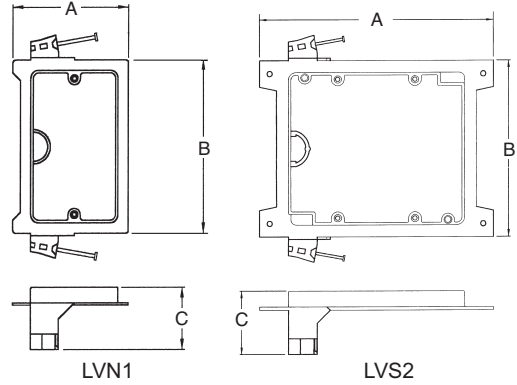

Nail or Screw On Low Voltage Mounting Brackets for New Construction

Single through 4-gang brackets
for the installation of LOW
VOLTAGE Class 2 ONLY.

CATALOG NUMBER	UPC/DCI/NAED MFG #018997	DESCRIPTION	UNIT PKG	STD PKG	DIM A	DIM B	DIM C
LVN1	00261	Nail On Style	50	50	2.810	4.170	1.500
LVN2	00275	Nail On Style	25	25	5.492	4.170	1.500
LVN3	00277	Nail On Style	10	10	7.804	4.170	1.500
LVN4	00278	Nail On Style	10	10	9.615	4.170	1.500
LVS1	00262	Screw On Style	50	50	2.810	4.170	1.500
LVS2	00280	Screw On Style	25	25	5.492	4.170	1.500
LVS3	00282	Screw On Style	10	10	7.804	4.170	1.500
LVS4	00283	Screw On Style	10	10	9.615	4.170	1.500

LVS1

LVN2

LVN3

LVS4

E253895 LR49636

Features and Benefits

- Non-metallic
- Built-in loop to tie off cable
- Eliminates pushback
- Comes complete with nails parked in place ready to install!
- Installs in 25% less time than steel or plastic mud rings
- Nail-on ("N" styles) for wood studs
- Screw-on ("S" styles) for metal studs