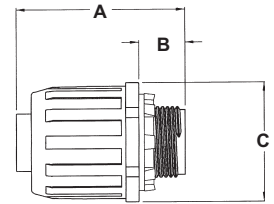

SNAP²IT[®] Non-Metallic Connectors

For use with non-metallic liquid-tight conduit, type B only. Push on installation. Produced from UV rated plastic for long outdoor life.

CATALOG NUMBER	UPC/DCI/NAED MFG #018997	TRADE SIZE	KO SIZE	UNIT PKG	STD PKG	DIM A	DIM B	DIM C
NMLT5	54576	1/2	1/2	25	100	2.376	.619	1.420
NMLT7	54577	3/4	3/4	10	50	2.425	.670	1.664
NMLT10	54102	1	1	5	25	2.530	.708	1.856

E60812 LR49636

- Competitively priced
- Fast and easy installation
- Provides a super-secure, liquid-tight seal
- Removable and reusable!

**PUSHES ONTO
CONDUIT...NO TOOLS!**

Scan For Video

Installation Instructions