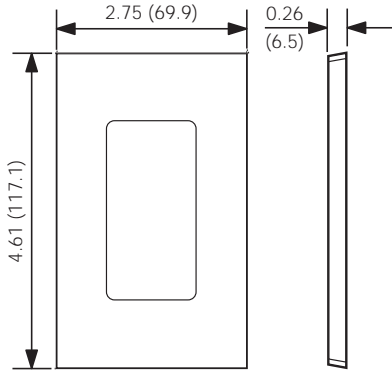

80301-SW
Standard Size

SJ26-SW
Midway Size

Standard Size
Single-Gang Screwless Snap-On Wallplate

80301-S

Midway Size
Single-Gang Screwless Snap-On Wallplate

SJ26-S

Midway wallplates can be mounted onto larger-volume outlet boxes and/or used to hide wall irregularities. Midway wallplates are a full 0.375" higher and wider than standard size wallplates.

NOTE: Add 1.81" (46.0mm) for each additional gang.

Decora Plus Screwless Snap-On Wallplates

DESCRIPTION	COLOR	STANDARD	MIDWAY
1-Gang 1-Decora 	Ivory	80301-SI	SJ26-SI
	Ebony/Black	80301-SE	SJ26-SE
	Gray	80301-SGY	SJ26-SGY
	White	80301-SW	SJ26-SW
	Mahogany/Brown	80301-S	SJ26-S
	Almond	80301-SA	SJ26-SA
	Light Almond	80301-ST	---
2-Gang 2-Decora 	Ivory	80309-SI	SJ262-SI
	Ebony/Black	80309-SE	SJ262-SE
	Gray	80309-SGY	SJ262-SGY
	White	80309-SW	SJ262-SW
	Mahogany/Brown	80309-S	SJ262-S
	Almond	80309-SA	SJ262-SA
	Light Almond	80309-ST	---
3-Gang 3-Decora 	Ivory	80311-SI	SJ263-SI
	Ebony/Black	80311-SE	SJ263-SE
	White	80311-SW	SJ263-SW
	Almond	80311-SA	SJ263-SA
	Light Almond	80311-ST	---
	---	---	---
4-Gang 4-Decora 	Ivory	80312-SI	SJ264-SI
	White	80312-SW	SJ264-SW
	Almond	80312-SA	SJ264-SA
	Light Almond	80312-ST	---
5-Gang 5-Decora 	Ivory	80321-SI	SJ265-SI
	White	80321-SW	SJ265-SW
	Almond	80321-SA	SJ265-SA
	Light Almond	80321-ST	---
6-Gang 6-Decora 	Ivory	80326-SI	SJ266-SI
	White	80326-SW	SJ266-SW
	Almond	80326-SA	SJ266-SA
	Light Almond	80326-ST	---