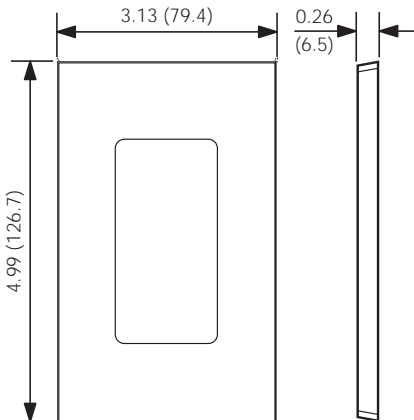

80301-SW
Standard Size

SJ26-SW
Midway Size

Standard Size
Single-Gang Screwless Snap-On Wallplate

80301-S

Midway Size
Single-Gang Screwless Snap-On Wallplate

SJ26-S

Midway wallplates can be mounted onto larger-volume outlet boxes and/or used to hide wall irregularities. Midway wallplates are a full 0.375" higher and wider than standard size wallplates.

NOTE: Add 1.81" (46.0mm) for each additional gang.

Decora Plus Screwless Snap-On Wallplates

DESCRIPTION	COLOR	STANDARD	MIDWAY
1-Gang 1-Decora 	Ivory	80301-SI	SJ26-SI
	Ebony/Black	80301-SE	SJ26-SE
	Gray	80301-SGY	SJ26-SGY
	White	80301-SW	SJ26-SW
	Mahogany/Brown	80301-S	SJ26-S
	Almond	80301-SA	SJ26-SA
	Light Almond	80301-ST	---
2-Gang 2-Decora 	Ivory	80309-SI	SJ262-SI
	Ebony/Black	80309-SE	SJ262-SE
	Gray	80309-SGY	SJ262-SGY
	White	80309-SW	SJ262-SW
	Mahogany/Brown	80309-S	SJ262-S
	Almond	80309-SA	SJ262-SA
	Light Almond	80309-ST	---
3-Gang 3-Decora 	Ivory	80311-SI	SJ263-SI
	Ebony/Black	80311-SE	SJ263-SE
	White	80311-SW	SJ263-SW
	Almond	80311-SA	SJ263-SA
	Light Almond	80311-ST	---
	---	---	---
4-Gang 4-Decora 	Ivory	80312-SI	SJ264-SI
	White	80312-SW	SJ264-SW
	Almond	80312-SA	SJ264-SA
	Light Almond	80312-ST	---
5-Gang 5-Decora 	Ivory	80321-SI	SJ265-SI
	White	80321-SW	SJ265-SW
	Almond	80321-SA	SJ265-SA
	Light Almond	80321-ST	---
6-Gang 6-Decora 	Ivory	80326-SI	SJ266-SI
	White	80326-SW	SJ266-SW
	Almond	80326-SA	SJ266-SA
	Light Almond	80326-ST	---