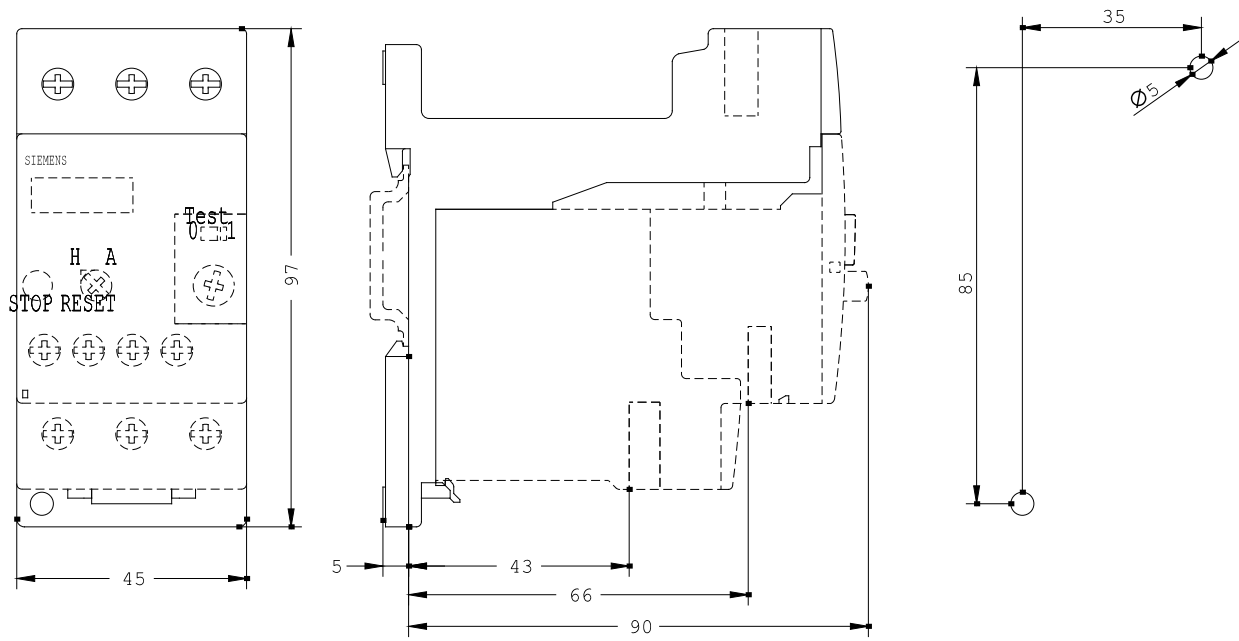

last change:

Apr 21, 2014