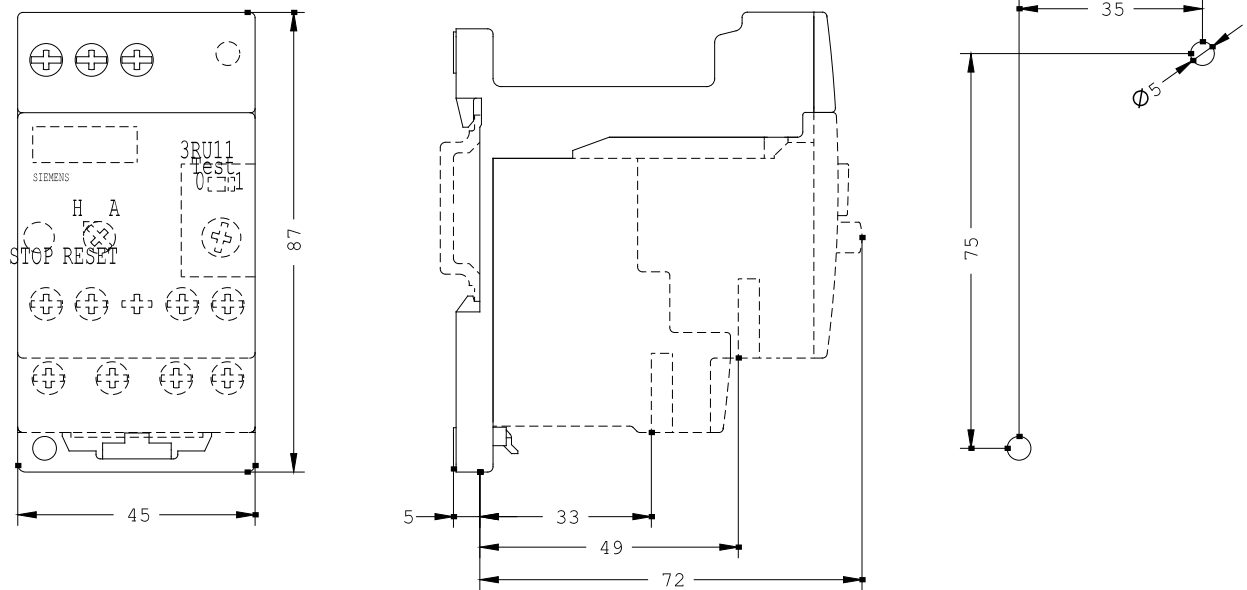

last change:

Apr 21, 2014