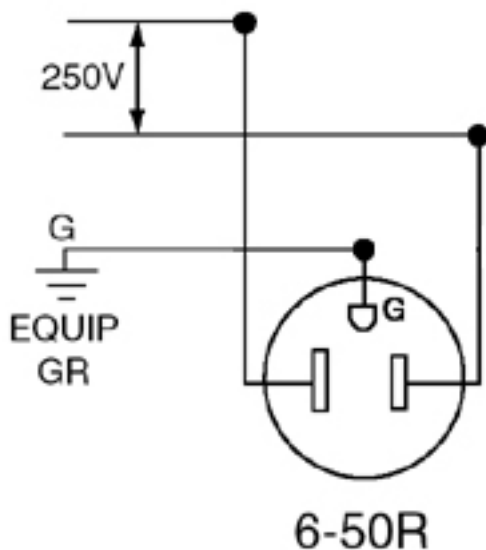

Wiring Diagram

SPECIFICATION SUBMITTAL

JOB NAME: ____	CATALOG NUMBERS: ____	____
JOB NUMBER: ____	____	____

Leviton Manufacturing Co., Inc.

59-25 Little Neck Parkway, Little Neck, NY 11362-2591

Telephone: 1-800-323-8920 · FAX: 1-800-832-9538 · Tech Line (8:30AM-7:30PM E.S.T. Monday-Friday): 1-800-824-3005

Leviton Manufacturing of Canada, Ltd.

165 Hymus Boulevard, Pointe Claire, Quebec H9R 1E9 · Telephone: 1-800-469-7890 · FAX: 1-800-824-3005

Leviton S. de R.L. de C.V.

Lago Tana 43, Mexico DF, Mexico CP 11290 · Tel.: (+52)55-5082-1040 · FAX: (+52)5386-1797 · www.leviton.com.mx

Visit our Website at: www.leviton.com

©2007 Leviton Manufacturing Co., Inc. All rights reserved. Subject to change without notice.