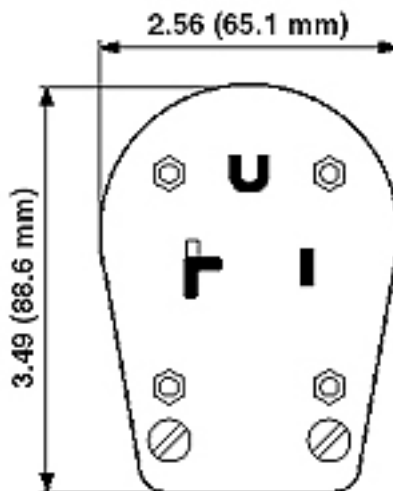

Cord Range: .630 - 1.050

Wire Gauge: 14-6 AWG

Blades/Contacts: Brass

Body Material: Thermoplastic

Assembly Screws: Steel, Zinc Plated

Color: Black

Standards and Certifications: UL/CSA

Warranty: 10-Year Limited

## Dimensional Diagram