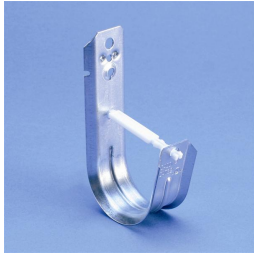

# CADDY® CABLECAT J-Hook – CAT21

- Many sizes and designs available to attach to a variety of structures
- Cost effective alternative to expensive cable tray
- Galvanized finish on J-Hooks provide smoother cable pull and greater corrosion resistance
- cULus® Listed and complies with NEC® and TIA requirements for structured cabling systems

Part Number	CAT21
Material	Steel
Finish	Pre-galvanized
Diameter	1 5/16"
Cable Capacity, Cat 5e	50
Cable Capacity, Cat 6	32
Area	2.16 in <sup>2</sup>
Standard Packaging Quantity	80 pc
UPC	78285630015
UNSPSC	39131709
ETIM	EC000754
Approvals	cULus®