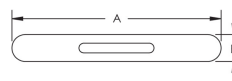

CADDY® SPEED LINK Y-Toggle with Eyelet Extension – SLD15Y500TP

- Attaches to clearance holes in a variety of structures or hanging devices
- Ideal for supporting lighting fixtures
- Y-design provides improved stability

Part Number	SLD15Y500TP
Material	Steel
Finish	Electro-galvanized
Static Load Safety Factor	5:1
Wire Rope Diameter	1.5 mm
Wire Rope "Y" Length (YL)	19.6"
A	1.65"
B	0.31"
Static Load (F)	44 lb
Standard Packaging Quantity	20 x 2 pc
UPC	78285659760
UNSPSC	31151705
EAN-13	8711893043372
ETIM	EC011590
Approvals	cULus®