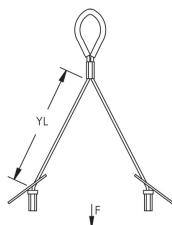

CADDY® SPEED LINK Y-Toggle with Eyelet Extension – SLD15Y500TP

- Attaches to clearance holes in a variety of structures or hanging devices
- Ideal for supporting lighting fixtures
- Y-design provides improved stability

Part Number	SLD15Y500TP
Material	Steel
Finish	Electro-galvanized
Static Load Safety Factor	5:1
Wire Rope Diameter	1.5 mm
Wire Rope "Y" Length (YL)	19.6"
A	1.65"
B	0.31"
Static Load (F)	44 lb
Standard Packaging Quantity	20 x 2 pc
UPC	78285659760
UNSPSC	31151705
EAN-13	8711893043372
ETIM	EC011590
Approvals	cULus®