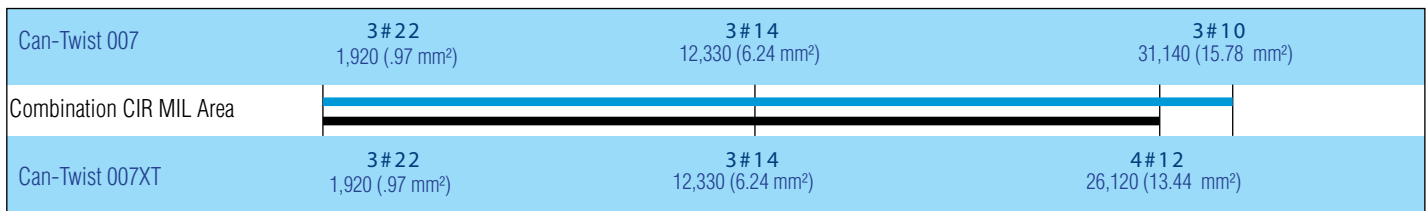

Canadian Products Supplement

Can-TWIST™ Wire Connectors

- Exceptional wire-range capacity, handles wire combinations from 22 to 8 AWG solid and/or stranded wires
- Spring threads are heat-set making them more reliable
- Flexible walls show when wires are firmly connected
- Extended skirt length provides over-strip protection
- Easily removed for repeat usage
- Smaller size makes it easier to work in tight spaces
- Wide mouth and square springs deliver quick pick-up
- Swept wings provide added gripping power
- Easier to twist. Only a few turns are necessary to achieve torque
- CSA 22.2 #188 Certified

Can-Twist
105°C/221°F

Can-Twist Extrême
High-Temp
150°C/302°F

CANADA'S BEST SELLING CONNECTOR

| MODEL | COLOUR | WIRE COMBINATION RANGE | WIRE COMBINATION (MM) | QUANTITY | CAT. NO. |
|--|--------|--|--|------------------|-----------|
| Can-Twist 007 | Blue | 600V No. 22 thru 8 Awg Min. 3 No. 22 Max 3 No. 10 | 600V .64mm DIA to 3.26mm DIA Min .97mm ² Max. 15.78mm ² | Pack of 15 | 30-157 |
| | | | | C-Pak of 100 | 30-207 |
| | | | | Jar of 175 | 30-107J |
| | | | | Jar of 475 | 30-307J |
| | | | | Bag of 500 | 30-607 |
| | | | | Jar of 1,000 | 30-707J |
| | | | | Stubby of 7,500 | 30-817 |
| | | | | Barrel of 25,000 | 30-807 |
| Can-Twist Extrême 007XT High-Temp | Black | 600V No. 22 thru 8 Awg Min. 3 No. 22 Max 4 No. 11 (solid) | 600V .64mm DIA to 3.26mm DIA Min .97mm ² Max. 13.24mm ² | Pack of 15 | 30-157XT |
| | | | | Jar of 175 | 30-107XTJ |
| | | | | Jar of 475 | 30-307XTJ |
| | | | | Stubby of 7,500 | 30-817 |
| | | | | Barrel of 25,000 | 30-807XTJ |

Dimensions for Model Can-Twist 007/Can-Twist Extrême 007XT

| DIMENSIONS | A | B | C | D | E |
|------------|-----|------|-----|------|-------|
| Inches | 1/4 | 7/16 | 3/4 | 7/16 | 1 1/8 |
| mm | 7 | 11.5 | 19 | 11.5 | 29 |