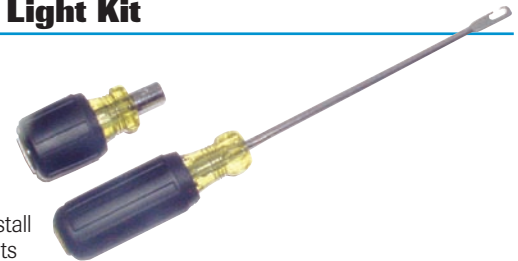

Torx® is a trademark of Camcar division of Textron, Inc.

5-in-1 Screwdriver/Nutdriver

- Contains: 5/16 in. Nutdriver, #1 Phillips, #2 Phillips, 9/32 in. slotted and 3/16 in. slotted
- Cushion grip for performance and comfort

Description	Cat. No.
5-in-1 Screwdriver/Nutdriver	35-905

Replacement Bits (for 5-in-1 Screwdriver)

Description	Cat. No.
#1 Phillips - 3/16 in. slotted	LA-4123
#2 Phillips - 9/32 in. slotted	LA-4124

Recessed Light Kit

- All the tools needed to install recessed lights
- Long spring tool easily installs and removes spring
- Compact nutdriver is 2-1/4 in. - providing added clearance in recess lighting
- Cushion grip for added comfort