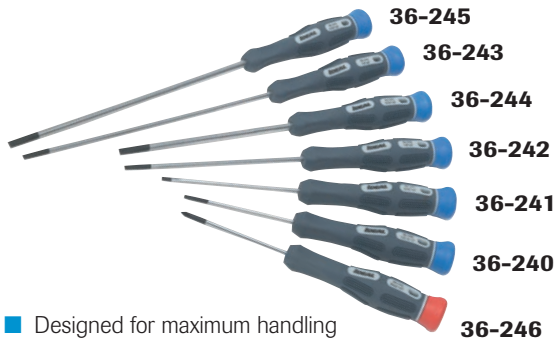

Slim Electronics

- Designed for maximum handling comfort when working in tight areas
- Tough, chrome vanadium steel shank
- Phosphate tip for longer wear life
- Rotating cap for optimum control for precise centering
- Color-coded cap for easy identification

Description	Style	Blade Length	Cat. No.
3/32 in.	Cabinet Tip	2-1/2 in.	36-240
3/32 in.	Cabinet Tip	3 in.	36-241
1/8 in.	Cabinet Tip	4 in.	36-242
1/8 in.	Cabinet Tip	6 in.	36-243
5/32 in.	Cabinet Tip	4 in.	36-244
5/32 in.	Cabinet Tip	6 in.	36-245
#0 - 1/8 in.	Phillips Head	2-1/2 in.	36-246
7-Piece Set includes one each of 36-240 thru 36-246			36-248
4-Piece Set includes one each of 36-240, -241, -242 & -246			36-249

7-Piece Nutdriver Set

Includes:

- 3/16 in. x 3-1/4 in.
- 1/4 in. x 3-1/4 in.
- 5/16 in. x 3-1/4 in.
- 11/32 in. x 3-1/4 in.
- 3/8 in. x 3-1/4 in.
- 7/16 in. x 4 in.

Description	Cat. No.
7-Piece Nutdriver Set	35-299

10-in-1 Screwdriver/Nutdriver

- Includes 1/4 in. slotted, #2 Phillips, 3/16 in. slotted, #1 Phillips, #1 & #2 square recess, #15 and #10 Torx® and 5/16 in. & 1/4 in. Nutdriver

- Cushion grip for comfort and performance