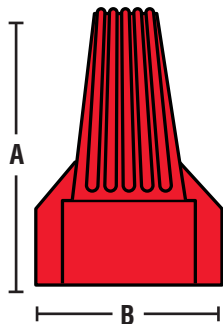

WingTwist™ Wire Connectors

- Four color-coded models cover common construction wire ranges; green model designed for ground connections
- Unique contoured wing design acts as built-in wrench providing maximum torque with minimum effort
- Fixed, square-wire spring threads itself creating secure pressure grip
- Deep, wide-throated skirt protects against flash-over and turned-back strands for maximum dielectric protection
- Tough, UL 94V-2 flame retardant shell rated at 105°C (221°F)
- UL 486C Listed (WGR UL 467 Listed) and CSA C22.2 #188 Certified

Dimensions (Inches / mm)

Model	A	B
WT51	1-1/32 26	23/32 18
WT52	1-1/4 32	29/32 23
WT53	1-5/16 33	1 25
WT54	1-9/16 40	1-15/64 31
WGR	1-5/32 29.5	7/8 22

Tough, flame-retardant shell

Fixed square-wire spring