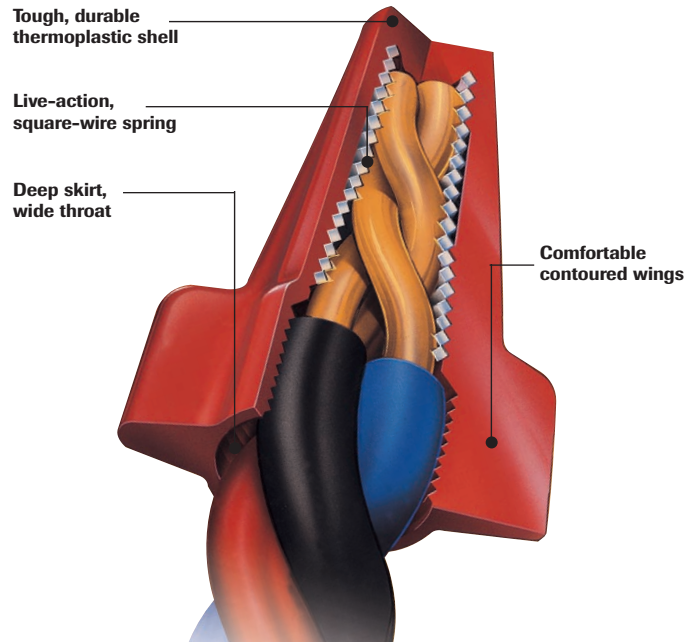

Wing-Nut® Wire Connectors

- Three color-coded models cover a full range of wire sizes from 18 through 6 AWG
- Specially designed contoured wings provide a secure grip for extra leverage on maximum wire combinations
- Live-action spring expands to accept wire shape and size with no pre-twisting required
- Square-wire spring threads directly onto conductors for fast, secure connections
- Deep skirt helps protect against flash-over and turned-back strands for maximum dielectric protection
- Easily removed for repeat usage on same size or larger wire combinations
- Tough, UL 94V-2 flame-retardant shell rated at 105°C (221°F)
- UL Listed to 486C and CSA Certified to C22.2 #188; comply with Federal Specification W-S-610E
- Classified in accordance with IEC Publications 998-2 and 998-2-4

Dimensions (Inches/mm)

Model	A	B	C	D	E
451°	15/64 6	11/32 9	11/16 18	5/16 8	1-1/64 26
452°	21/64 8.5	15/32 12	15/16 24	5/16 8	1-15/64 31.5
454°	7/16 11	5/8 16	1-3/16 30	13/32 10.5	1-15/32 37.5
92°	21/64 8.5	13/32 10.5	29/32 23	9/32 10	1-5/32 30