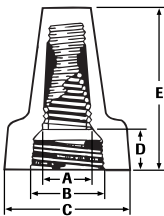

Wing-Nut® Wire Connectors

- Three color-coded models cover a full range of wire sizes from 18 through 6 AWG
- Specially designed contoured wings provide a secure grip for extra leverage on maximum wire combinations
- Live-action spring expands to accept wire shape and size with no pre-twisting required
- Square-wire spring threads directly onto conductors for fast, secure connections
- Deep skirt helps protect against flash-over and turned-back strands for maximum dielectric protection
- Easily removed for repeat usage on same size or larger wire combinations
- Tough, UL 94V-2 flame-retardant shell rated at 105°C (221°F)
- UL Listed to 486C and CSA Certified to C22.2 #188; comply with Federal Specification W-S-610E
- Classified in accordance with IEC Publications 998-2 and 998-2-4

Dimensions (Inches/mm)

Model	A	B	C	D	E
451°	15/64 6	11/32 9	11/16 18	5/16 8	1-1/64 26
452°	21/64 8.5	15/32 12	15/16 24	5/16 8	1-15/64 31.5
454°	7/16 11	5/8 16	1-3/16 30	13/32 10.5	1-15/32 37.5
92°	21/64 8.5	13/32 10.5	29/32 23	9/32 10	1-5/32 30

Model	Color	Wire Combination Range	Wire Combination Range (mm)	Quantity	Cat. No.
451°	Yellow	600V* 18 thru 10 AWG Min. 2 #18 Max. 4 #10	600V* ,75mm ² to 6,0mm ² Min. 2-,75mm ² Max. 3-4,0mm ²	Box of 100	30-451
				Jar of 225	30-451J
				Jar of 500	30-651J
				Carton of 1,000	30-551
				Keg of 5,000 (10 bags, 500 ea.)	30-651
452°	Red	600V* 18 thru 8 AWG Min. 2 #18 Max. 4 #10	600V* ,75mm ² to 10,0mm ² Min. 2-,75mm ² Max. 4-6,0mm ²	Barrel of 35,000	30-851
				Box of 100	30-452
				Jar of 300	30-452J
				Jar of 500	30-652J
				Carton of 1,000	30-552
454°	Blue	600V* 14 thru 6 AWG Min. 3 #12 Max. 1 #6 & 2 #8	600V* 2,5mm ² to 16,0mm ² Min. 3-4,0mm ² Max. 2-16,0mm ² w/1-4,0mm ²	Keg of 5,000 (10 bags, 500 ea.)	30-652
				Barrel of 25,000	30-852
				Box of 50	30-454
				Keg of 2,500 (25 bags, 100 ea.)	30-654