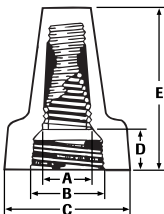

## Wing-Nut® Wire Connectors

- Three color-coded models cover a full range of wire sizes from 18 through 6 AWG
- Specially designed contoured wings provide a secure grip for extra leverage on maximum wire combinations
- Live-action spring expands to accept wire shape and size with no pre-twisting required
- Square-wire spring threads directly onto conductors for fast, secure connections
- Deep skirt helps protect against flash-over and turned-back strands for maximum dielectric protection
- Easily removed for repeat usage on same size or larger wire combinations
- Tough, UL 94V-2 flame-retardant shell rated at 105°C (221°F)
- UL Listed to 486C and CSA Certified to C22.2 #188; comply with Federal Specification W-S-610E
- Classified in accordance with IEC Publications 998-2 and 998-2-4

### Dimensions (Inches/mm)

Model	A	B	C	D	E
451°	15/64 6	11/32 9	11/16 18	5/16 8	1-1/64 26
452°	21/64 8.5	15/32 12	15/16 24	5/16 8	1-15/64 31.5
454°	7/16 11	5/8 16	1-3/16 30	13/32 10.5	1-15/32 37.5
92°	21/64 8.5	13/32 10.5	29/32 23	9/32 10	1-5/32 30