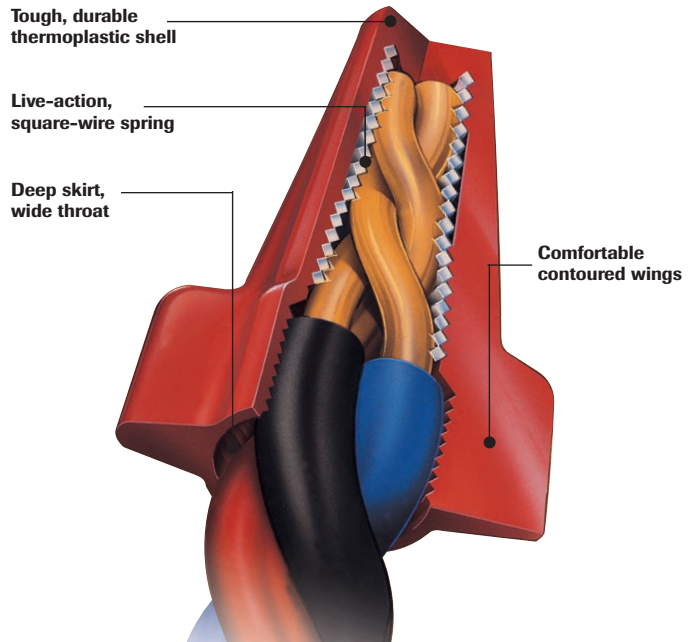

## Wing-Nut® Wire Connectors

- Three color-coded models cover a full range of wire sizes from 18 through 6 AWG
- Specially designed contoured wings provide a secure grip for extra leverage on maximum wire combinations
- Live-action spring expands to accept wire shape and size with no pre-twisting required
- Square-wire spring threads directly onto conductors for fast, secure connections
- Deep skirt helps protect against flash-over and turned-back strands for maximum dielectric protection
- Easily removed for repeat usage on same size or larger wire combinations
- Tough, UL 94V-2 flame-retardant shell rated at 105°C (221°F)
- UL Listed to 486C and CSA Certified to C22.2 #188; comply with Federal Specification W-S-610E
- Classified in accordance with IEC Publications 998-2 and 998-2-4

### Dimensions (Inches/mm)

Model	A	B	C	D	E
451°	15/64 6	11/32 9	11/16 18	5/16 8	1-1/64 26
452°	21/64 8.5	15/32 12	15/16 24	5/16 8	1-15/64 31.5
454°	7/16 11	5/8 16	1-3/16 30	13/32 10.5	1-15/32 37.5
92°	21/64 8.5	13/32 10.5	29/32 23	9/32 10	1-5/32 30