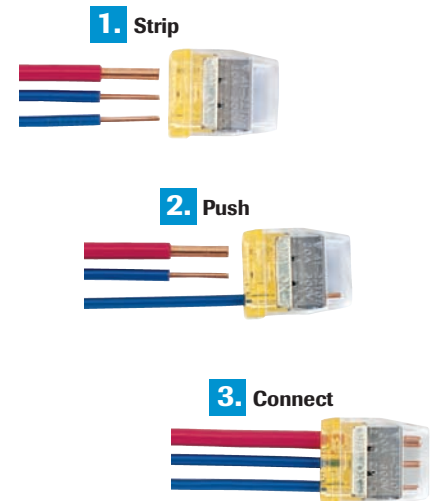

## In-Sure™ Push-In Wire Connectors

- No-twist connection reduces repetitive motion fatigue
  - Low insertion force for fast and easy connections
  - Compact size makes installation easy
  - Clear shell gives visual verification of connection
  - UL Listed to 486C and CSA Certified to C22.2 #188
  - UL 467 Listed for grounding and bonding applications
- Accepts the following copper wire sizes
    - **Solid**  
#20 - #12 solid
    - **Stranded**  
#16 - #14 (≤19 str.)  
#18 (≤7 str.)
    - **Stranded (Tin Bonded)**  
#14 - #12 (≤19 str.)  
#16 (≤26 str.)  
#18 (≤16 str.)

Model	Color	Ports	Length		Width		Height		Quantity	Cat. No.
			In.	mm	In.	mm	In.	mm		
84	Red	2	.355	9.02	.434	11.02	.729	18.52	Box of 100	<b>30-084</b>
									Jar of 300	<b>30-084J</b>
									Box of 1,000	<b>30-184</b>
									Box of 5,000	<b>30-684</b>
85	Orange	3	.355	9.02	.591	15.01	.729	18.52	Box of 100	<b>30-085</b>
									Jar of 250	<b>30-085J</b>
									Box of 1,000	<b>30-185</b>
									Box of 5,000	<b>30-685</b>
86	Yellow	4	.355	9.02	.748	18.99	.729	18.52	Box of 100	<b>30-086</b>
									Jar of 200	<b>30-086J</b>
									Box of 1,000	<b>30-186</b>
									Box of 4,000	<b>30-686</b>
87	Gray	5	.355	9.02	.907	23.03	.729	18.52	Box of 50	<b>30-087</b>
									Jar of 150	<b>30-087J</b>
									Box of 1,000	<b>30-187</b>
									Box of 5,000	<b>30-687</b>
88	Blue	6 Stacked	.607	15.42	.603	15.32	.729	18.52	Box of 50	<b>30-088</b>
									Jar of 100	<b>30-088J</b>
									Box of 1,000	<b>30-188</b>
									Box of 5,000	<b>30-688</b>
90	Black	8	.355	9.02	1.38	35.03	.717	18.21	Box of 50	<b>30-090</b>
									Jar of 100	<b>30-090J</b>
									Box of 1,000	<b>30-190</b>
									Box of 2,000	<b>30-690</b>

**Installation as easy as 1-2-3...**

COPPER TO COPPER ONLY. Do not use on aluminum.  
 Temperature rating: 105°C (221°F) maximum  
 600V maximum building wire, 1000V maximum signs or lighting fixtures