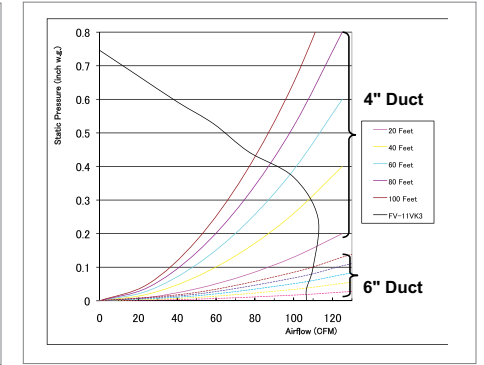

FV-11VK3 110 CFM 4" or 6" Duct