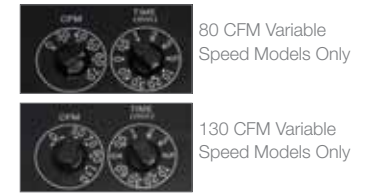

80 CFM Variable Speed Models Only

130 CFM Variable Speed Models Only

WhisperGreen Characteristics	FV-08VKS3 | FV-08VKM3												FV-13VKS3 | FV-13VKM3										
	Static pressure in inches w. g.	0.1	0.25	0.1	0.25	0.1	0.25	0.1	0.25	0.1	0.25	0.1	0.25	0.1	0.25	0.1	0.25	0.1	0.25	0.1	0.25	0.1	0.25
Air Volume (CFM)	80	79	70	75	60	59	50	53	40	39	30	32	130	135	110	110	90	93	70	70	50	52	
Noise (sones)	<0.3	0.4	<0.3	0.4	<0.3	0.3	<0.3	0.3	<0.3	<0.3	<0.3	<0.3	<0.3	0.7	<0.3	0.6	<0.3	0.6	<0.3	0.4	<0.3	<0.3	
Power Consumption (Watts)	7.0	11.0	5.4	10.1	5.0	8.7	4.3	7.5	3.7	6.6	3.2	5.8	11.9	21.5	9.0	15.6	6.2	12.5	4.1	9.8	2.4	5.9	
Energy Efficiency (CFMs/Watt)	12.1	7.6	13.3	7.7	13.6	7.7	12.4	7.7	12.8	7.1	11.4	6.7	11.2	6.4	12.5	7.3	15.2	7.8	18.7	7.9	23.3	10.0	
Speed	832	1130	791	1125	773	1106	749	1101	740	1093	745	1087	662	917	643	912	580	900	506	874	430	781	
Current	0.02	0.01	0.03	0.01	0.05	0.01	0.05	0.02	0.05	0.03	0.06	0.04	0.01	0.12	0.03	0.09	0.02	0.07	0.04	0.01	0.06	0.03	
Power Rating (V/Hz)	120/60												120/60										

WhisperSense
VENTILATION FAN