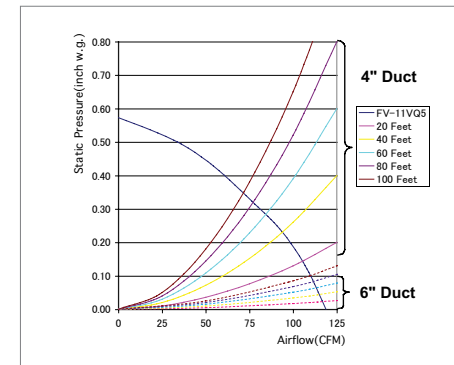

FV-11VQ5 110 CFM 4" or 6" Duct