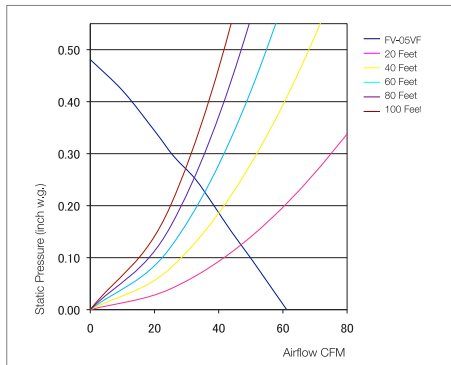

FV-05VFM2 50 CFM 3" Duct