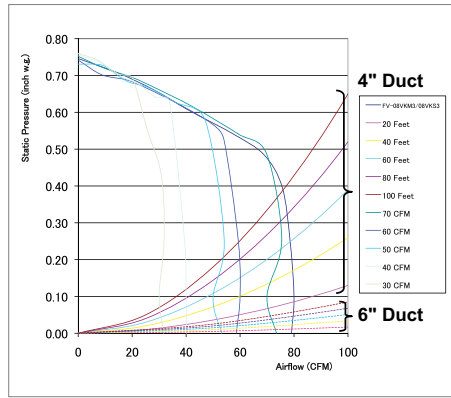

Fans with Built-in Controls — Performance Curves

Single Speed Fans — Performance Curves

FV-08VKM3/S3 80/0 CFM 4" or 6" Duct