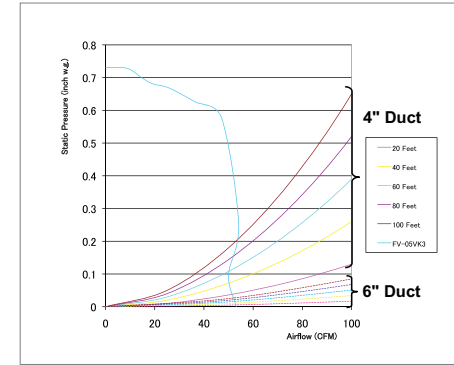

WhisperWelcome Characteristics	FV-05VFM2				FV-08VFM2			
	4" Duct		3" Duct		4" Duct		3" Duct	
Static pressure in inches w. g.	0.1	0.25	0.1	0.25	0.1	0.25	0.1	0.25
Air Volume (CFM)	50	33	50	34	80	62	80	63
Noise (sones)	0.4	0.7	0.5	0.8	0.9	1.0	0.9	1.1
Power Consumption (Watts)	16.3	16.0	16.1	16.0	24.2	23.8	23.9	23.4
Energy Efficiency (CFMs/Watt)	3.6	2.4	3.3	2.2	3.5	2.7	3.1	2.5
Speed	678	924	740	958	749	945	868	1003
Current	0.13	0.13	0.13	0.13	0.20	0.19	0.20	0.19
Power Rating (V/Hz)	120/60				120/60			

Fans with Built-in Controls — Performance Curves

Single Speed Fans — Performance Curves

FV-08VKM3/S3 80/0 CFM 4" or 6" Duct

FV-13VKM3/S3 130/0 CFM 6" Duct

FV-05VK3 50 CFM 4" or 6" Duct

FV-08VK3 80 CFM 4" or 6" Duct