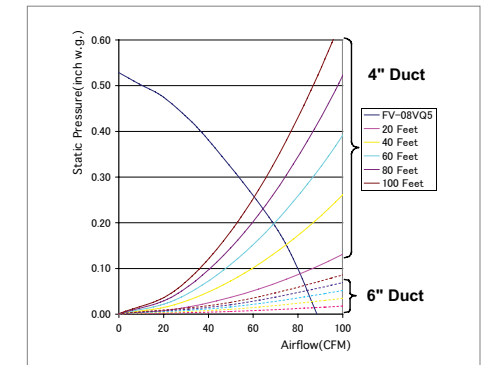

FV-08VQ5 80 CFM 4" or 6" Duct