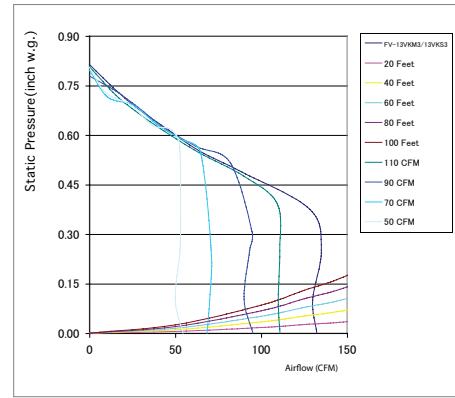

Fans with Built-in Controls — Performance Curves

Single Speed Fans — Performance Curves

FV-08VKM3/S3 80/0 CFM 4" or 6" Duct

FV-13VKM3/S3 130/0 CFM 6" Duct

FV-05VK3 50 CFM 4" or 6" Duct

FV-08VK3 80 CFM 4" or 6" Duct