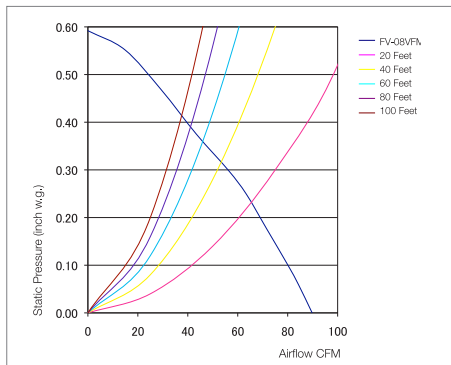

FV-08VFM2 80 CFM 3" Duct