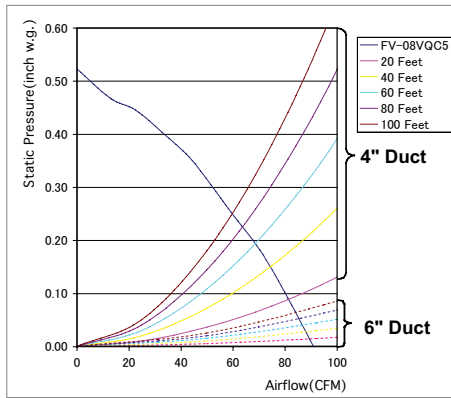

FV-08VQC5 80 CFM 4" or 6" Duct