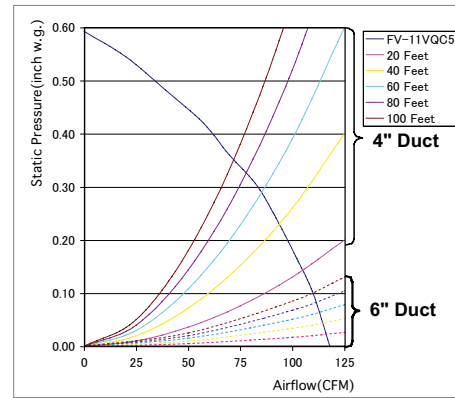

FV-11VQC5 110 CFM 4" or 6" Duct