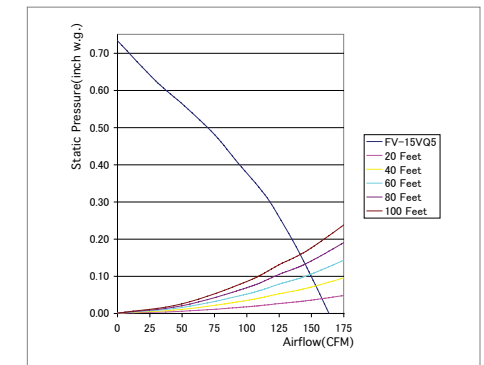

FV-15VQ5 150 CFM 6" Duct