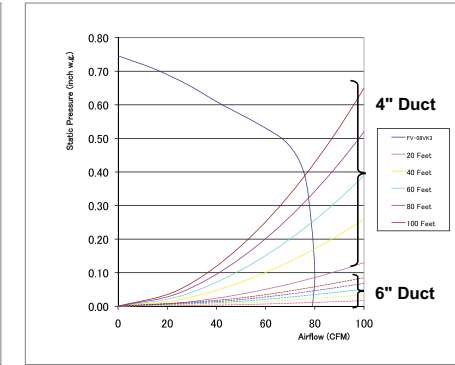

WhisperWelcome Characteristics	FV-05VFM2				FV-08VFM2			
	4" Duct		3" Duct		4" Duct		3" Duct	
Static pressure in inches w. g.	0.1	0.25	0.1	0.25	0.1	0.25	0.1	0.25
Air Volume (CFM)	50	33	50	34	80	62	80	63
Noise (sones)	0.4	0.7	0.5	0.8	0.9	1.0	0.9	1.1
Power Consumption (Watts)	16.3	16.0	16.1	16.0	24.2	23.8	23.9	23.4
Energy Efficiency (CFMs/Watt)	3.6	2.4	3.3	2.2	3.5	2.7	3.1	2.5
Speed	678	924	740	958	749	945	868	1003
Current	0.13	0.13	0.13	0.13	0.20	0.19	0.20	0.19
Power Rating (V/Hz)	120/60				120/60			

Fans with Built-in Controls — Performance Curves

Single Speed Fans — Performance Curves

FV-08VKM3/S3 80/0 CFM 4" or 6" Duct

FV-13VKM3/S3 130/0 CFM 6" Duct

FV-05VK3 50 CFM 4" or 6" Duct

FV-08VK3 80 CFM 4" or 6" Duct