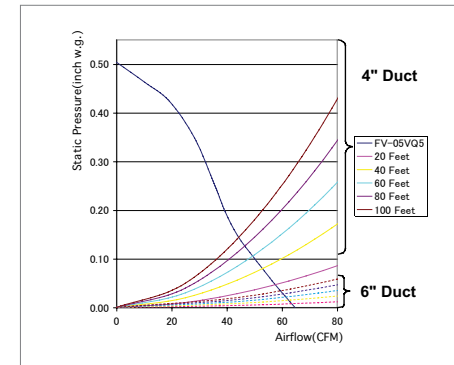

FV-05VQ5 50 CFM 4" or 6" Duct