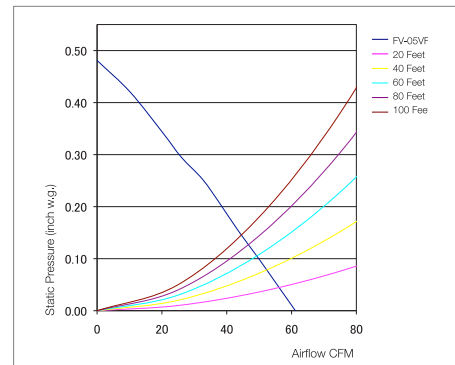

FV-05VFM2 50 CFM 4" Duct