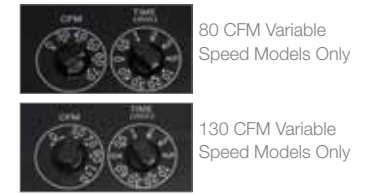

Fans with Built-in Controls

WhisperGreen
VENTILATION FAN

7-2/5" Depth

FV-08VKM3 80 CFM 4" or 6" Duct
FV-08VKS3 80 CFM 4" or 6" Duct

FV-13VKM3 130 CFM 6" Duct
FV-13VKS3 130 CFM 6" Duct

CALGreen

WhisperGreen Key Benefits:

- SmartFlow™ technology for optimal CFM output
- Fully enclosed DC motor for long life – rated for 60,000 hours continuous run
- SmartAction® motion sensor - (FV-08VKM3, FV-13VKM3)

- Built-in variable speed controls and high/low delay timer up to 60 minutes
- Detachable dual 4" or 6" duct adaptor on 80 CFM models included
- Fits in 2 x 8 construction

80 CFM Variable Speed Models Only

130 CFM Variable Speed Models Only

WhisperGreen Characteristics	FV-08VKS3 FV-08VKM3												FV-13VKS3 FV-13VKM3									
	Static pressure in inches w. g.	0.1	0.25	0.1	0.25	0.1	0.25	0.1	0.25	0.1	0.25	0.1	0.25	0.1	0.25	0.1	0.25	0.1	0.25	0.1	0.25	0.1
Air Volume (CFM)	80	79	70	75	60	59	50	53	40	39	30	32	130	135	110	110	90	93	70	70	50	52
Noise (sones)	<0.3	0.4	<0.3	0.4	<0.3	0.3	<0.3	0.3	<0.3	<0.3	<0.3	<0.3	<0.3	0.7	<0.3	0.6	<0.3	0.6	<0.3	0.4	<0.3	<0.3
Power Consumption (Watts)	7.0	11.0	5.4	10.1	5.0	8.7	4.3	7.5	3.7	6.6	3.2	5.8	11.9	21.5	9.0	15.6	6.2	12.5	4.1	9.8	2.4	5.9
Energy Efficiency (CFMs/Watt)	12.1	7.6	13.3	7.7	13.6	7.7	12.4	7.7	12.8	7.1	11.4	6.7	11.2	6.4	12.5	7.3	15.2	7.8	18.7	7.9	23.3	10.0
Speed	832	1130	791	1125	773	1106	749	1101	740	1093	745	1087	662	917	643	912	580	900	506	874	430	781
Current	0.02	0.01	0.03	0.01	0.05	0.01	0.05	0.02	0.05	0.03	0.06	0.04	0.01	0.12	0.03	0.09	0.02	0.07	0.04	0.01	0.06	0.03
Power Rating (V/Hz)	120/60												120/60									