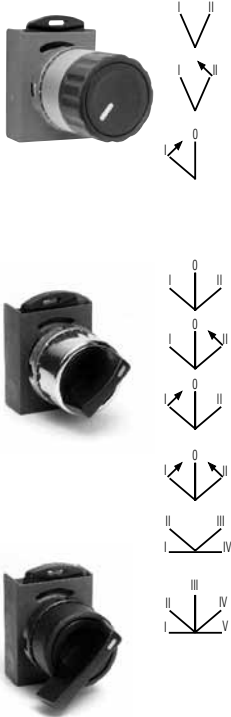

IB Selector Switches (Black) IP66

DESCRIPTION	CAT REF	CHROME	PLASTIC	
		ORDER CODE	CAT REF	ORDER CODE
2 Position Selector Push-button Toggle Switch Fixed Short Handle Fixed Long Handle Spring Return Right to Centre Short Handle Spring Return Right to Centre Long Handle Spring Return Left to Centre Short Handle Spring Return Left to Centre Long Handle	P9CPS22G	190691		
	P9CCD	190695	P9XCD	
	P9CSMD0N	190110	P9XSMD0N	185110
	P9CSVD0N	190370	P9XSVD0N	185370
	P9CSMI5N	190150	P9XSMI5N	185150
	P9CSVI5N	190374	P9XSVI5N	185374
	P9CSMH1N	190160	P9XSMH1N	185160
	P9CSVH1N	190375	P9XSVH1N	185375
Selector Push-button Fixed Short Handle Fixed Long Handle 1 Spring Return Right to Centre Short Handle 1 Spring Return Right to Centre Long Handle 1 Spring Return Left to Centre Short Handle 1 Spring Return Left to Centre Long Handle 2 Spring Returns to Centre Short Handle 2 Spring Returns to Centre Long Handle Fixed Short Handle Fixed Long Handle Fixed Short Handle Fixed Long Handle	P9CBS35G	190694		
	P9CSMZ0N	190200	P9XSMZ0N	185200
	P9CSVZ0N	190379	P9XSVZ0N	185379
	P9CSMZ5N	190280	P9XSMZ5N	185280
	P9CSVZ5N	190387	P9XSVZ5N	185387
	P9CSMZ1N	190240	P9XSMZ1N	185240
	P9CSVZ1N	190383	P9XSVZ1N	185383
	P9CSMZ3N	190320	P9XSMZ3N	185320
	P9CSVZ3N	190391	P9XSVZ3N	185391
	P9CSMX0N	190330	P9XSMX0N	185330
	P9CSVX0N	190392	P9XSVX0N	185392
	P9CSMY0N	190350	P9XSMY0N	185350
P9CSVY0N	190394	P9XSVY0N	185394	