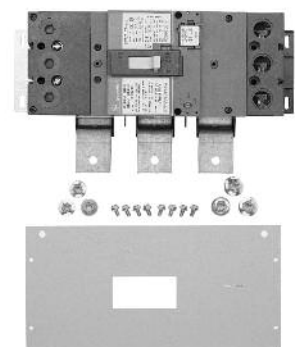

MB233WB "WB" Breaker Kit