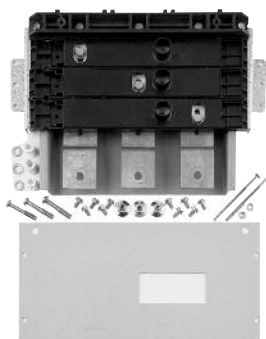

For additional details and pricing, see Section 4 of the BuyLog.

Interior Type	Product Number¹	Rating Amps	No. of Poles	Breaker Rating (kAIC)						
				10	14	22	25	65	100	200
AQU1: 240 VAC 1 Phase	MB612	100	2	THQB		THHQB				
	MB614	100	4	(2) THQB		(2) THHQB				
	MB512	225	2	TQD		THQD				
	MB332	400	2					SGHA	SGLA	SGPA
	MB332	600	2					SGHA	SGLA	SGPA
	MB332WB	600	2					SGHA+Kit		
AQU3: 208/120 VAC, 3 Phase	MB613	100	3	THQB		THHQB				
	MB616	100	6	(2) THQB		(2) THHQB				
	MB513	225	3	TQD		THQD				
	MB516	400	6	(2) TQD		(2) THQD				
	MB233	225	3					SFHA	SFLA	SFPA
	MB233WB	225	3					SFHA+Kit		
	MB2332⁵	400	6⁵					2nd SFHA		
	MB2332WB⁵	400	6⁵					2nd SFHA+Kit		
	MB333	400	3					SGHA	SGLA	SGPA
	MB333	600	3					SGHA	SGLA	SGPA
AEU3: 480/277 Vac, 3 Phase	MB333WB	600	3					SGHA+Kit		
	MB423	100	3		TEY					
	MB426	100	6		(2) TEY					
	MB133	150	3		TED²		THED			
	MB133	150	3				SEHA	SELA	SEPA	
	MB133WB	150	3				SEHA+Kit			
	MB233	225	3				SFHA⁴	SFLA	SFPA	
	MB233WB	225	3				SFHA+Kit⁴			
	MB2332⁵	400	6⁵				2nd SFHA⁴			
	MB2332WB⁵	400	6⁵				2nd SFHA+Kit⁴			
	MB333	400	3				SGHA⁴	SGLA	SGPA	
	MB333	600	3				SGHA⁴	SGLA	SGPA	
MB333WB	600	3				SGHA+Kit⁴				

¹Breaker not included except for "WB" kits (where product number ends in "WB"). "WB" kits include a breaker, mounting kit and load-side lugs. Rating plugs must be ordered separately.

²Actual breaker rating is 18kAIC.

³Actual breaker rating is 30kAIC.

⁴Actual breaker rating is 35kAIC.

⁵To achieve 6 poles of subfeed, the MB233WB or MB233 kit is also required. 6 poles of subfeed only work with 400A and 600A interiors.

MB513 Breaker Kit