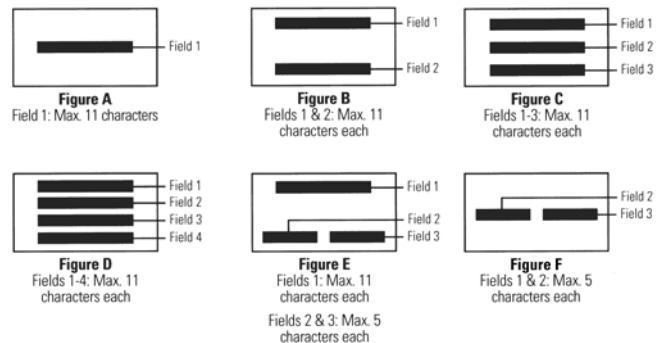

²Package quantity is five, order in multiples of 5. Includes black holder with black/red reversible insert.

Plastic Nameplate Holders With Custom Engraved Inserts

Operator Style	Nameplate Size	Product Number	List Price GO-10GC
Round Polished Chrome	Standard	P9ARTBSEN	$8.00
Round Satin Chrome			
Round Engineered Plastic			
Round Polished Chrome	Jumbo	P9ARTBMEN	$8.00
Round Satin Chrome			
Round Engineered Plastic			
Square Engineered Plastic	Standard	P9ASTBSEN	$8.00

For custom engraved engineered plastic nameplates, specify Figure corresponding to desired field configuration, characters desired for each field, and color (black or red) of field.

Legend for Custom Engraved Inserts

Blank Metal

Nameplate Size	Color	Product Number	List Price GO-10GC
Standard	Black	P9ACP2N	$1.80
Standard	Red	P9ACP2R	$1.80
Joystick	Black	P9ACP3N	$1.80
Joystick	Red	P9ACP3R	$1.80