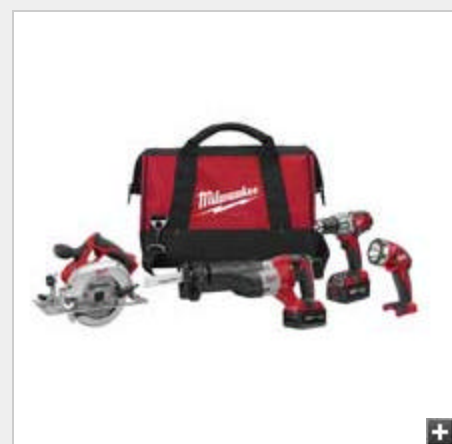

Home > Products > Tools > Cordless Tools > Combo Kits > M18™ Cordless 4-Tool Combo Kit

SHARE

PRINT

M18™ Cordless 4-Tool Combo Kit 2691-24

Buy Local

Related Items

Circular Saw Blade 6-1/2 in. 40 Carbide Teeth (1 per pack)

20 Piece Thunderbolt® Black and Bronze Drill Bit Set

M18™ XC High Capacity LITHIUM-ION Battery

[+ More Related Items](#)

Photos

Videos

The Milwaukee Advantage

The 2691-24 M18™ cordless 4-tool combo kit includes the Compact Driver (2601-20), Sawzall® Recip Saw (2620-20), Circular Saw (2630-20), and Work Light (49-24-0171). The M18™ Cordless System's patented technologies and electronics, innovative motor design, and superior ergonomics provide the most efficient blend of power, weight and performance in the industry. Powered by LITHIUM-ION, the M18™ cordless system delivers more torque, more power, and longer run-time than the competition.

Features

M18™ ½" Compact Drill/Driver Delivers 400 in-lbs of Torque and is Only 7 ¾" Long

M18™ Sawzall® Reciprocating Saw with Patented Gear-Protecting Clutch and Counter Balance Mechanism

M18™ 6 ½" Circular Saw Delivers 3,500 RPM with Magnesium Upper and Lower Guards for Maximum Durability

M18™ Work Light Provides a Fold-Away Hook for Hands Free Use and a 135-Degree Rotating Head to Direct Light at the Work Area

Specifications

Voltage	18V
Battery	(2) 18V XC High Capacity LITHIUM-ION Batteries
Charger	1-Hour Charger
Number of Tools	4
Carrier	Contractor Bag
Shipping Weight	29 lbs.