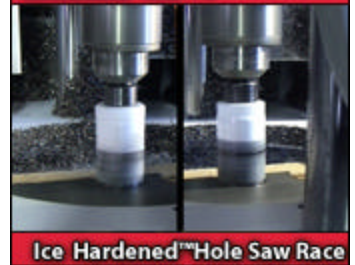

Milwaukee Tool TV

Ice Hardened™ Hole Saw Race