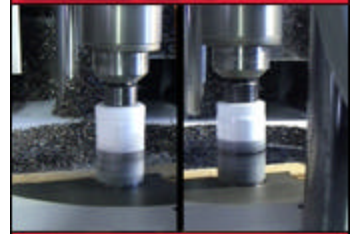

Milwaukee Tool TV

Ice Hardened™ Hole Saw Race