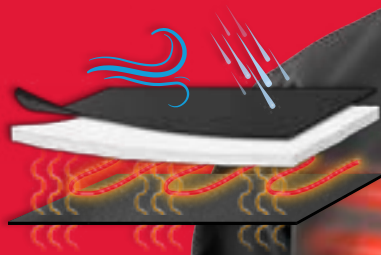

Nothing but **HEAVY DUTY.**

M12™ CORDLESS HEATED GEAR

Powered by M12™ REDLITHIUM™ Battery Technology, Milwaukee® M12™ Cordless Heated Gear distributes heat across core body areas and stops cold dead in its tracks. Durable carbon fiber heating elements woven in between rugged exterior materials and thermal insulating liners generate and maintain heat to keep you moving in any weather condition. On or off the jobsite, Milwaukee® M12™ Heated Gear provides up to 6 hours of continuous heat per battery charge for use in all seasons and outdoor environments. M12™ REDLITHIUM™ Batteries are compatible with over 60 power tool solutions, from Milwaukee®.

Water and Wind Resistant

3 Heating Zones
Chest and Back

5 Heating Zones
Chest, Back, Pockets

In-Pocket USB Port
Charges portable electronic devices

SHARED FEATURES

Up to 6 Hours of Continuous Heat

Easy Touch Heat Controller
3 heat settings per zone