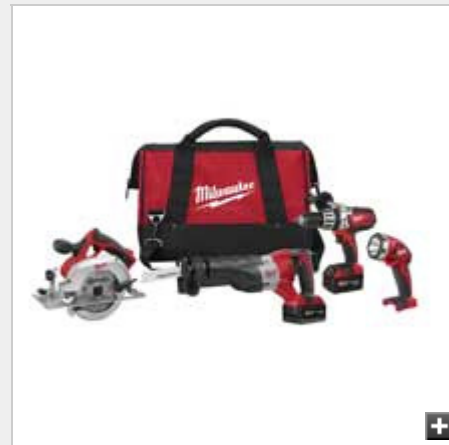

M18™ Cordless 4-Tool Combo Kit 2690-24

Photos

Videos

The Milwaukee Advantage

The 2690-24 M18™ cordless 4-tool combo kit includes the Hammer Drill (2611-20), Sawzall® Recip Saw (2620-20), Circular Saw (2630-20), and Work Light (49-24-0171). The M18™ Cordless System's patented technologies and electronics, innovative motor design, and superior ergonomics provide the most efficient blend of power, weight and performance in the industry. Powered by LITHIUM-ION, the M18™ cordless system delivers more torque, more power, and longer run-time than the competition.

Features

M18™ High Performance 1/2" Hammer Drill/Driver with Milwaukee 4-Pole Frameless Motor Delivers 650 In-lbs. of Torque

M18™ Sawzall® Reciprocating Saw with Patented Gear-Protecting Clutch and Counter Balance Mechanism

M18™ 6 1/2" Circular Saw Delivers 3,500 RPM with Magnesium Upper and Lower Guards for Maximum Durability

M18™ Work Light Provides a Fold-Away Hook for Hands Free Use and a 135-Degree Rotating Head to Direct Light at the Work Area

Specifications

Buy Local

Zip Code

Related Items

6 Piece 3-Flat Secure-Grip™ Hammer-Drill Bit Set

Circular Saw Blade 6-1/2 in. 40 Carbide Teeth (1 per pack)

12 Pc.Sawzall® Blade Set

[+ More Related Items](#)

4-1/2" SMALL ANGLE GRINDERS

DURABILITY. BUILT IN.

[VIEW NOW ▶](#)