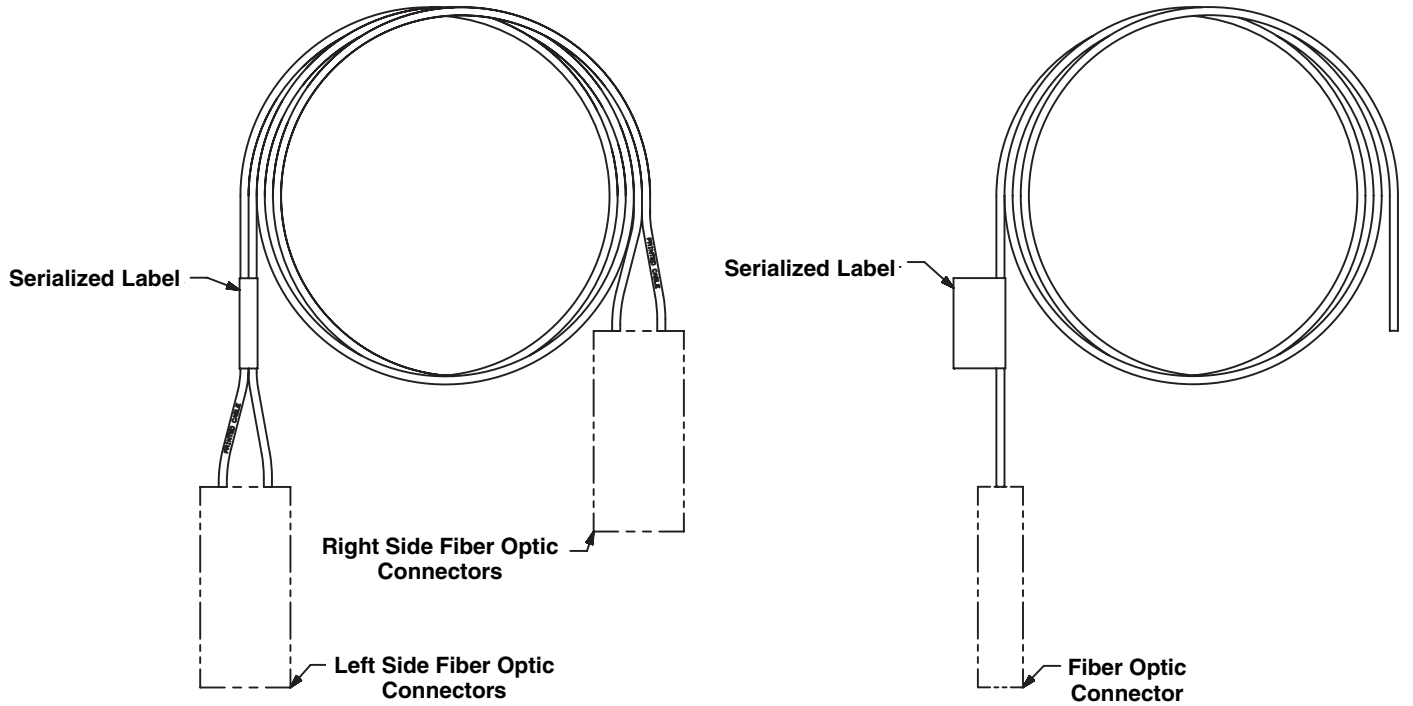

NetKey® Fiber Optic Patch Cords and Pigtails – OFNR and LSZH

Netkey Patch Cord

Netkey Pigtail

WORLDWIDE SUBSIDIARIES AND SALES OFFICES

PANDUIT CANADA
Markham, Ontario
cs-cdn@panduit.com
Phone: 800.777.3300

PANDUIT EUROPE LTD.
London, UK
cs-emea@panduit.com
Phone: 44.20.8601.7200

PANDUIT SINGAPORE PTE. LTD.
Republic of Singapore
cs-ap@panduit.com
Phone: 65.6305.7575

PANDUIT JAPAN
Tokyo, Japan
cs-japan@panduit.com
Phone: 81.3.6863.6000

PANDUIT LATIN AMERICA
Guadalajara, Mexico
cs-la@panduit.com
Phone: 52.33.3777.6000

PANDUIT AUSTRALIA PTY. LTD.
Victoria, Australia
cs-aus@panduit.com
Phone: 61.3.9794.9020

For a copy of Panduit product warranties, log on to www.panduit.com/warranty

For more information

Visit us at www.panduit.com

Contact Customer Service by email: cs@panduit.com
or by phone: 800.777.3300

©2016 Panduit Corp.
ALL RIGHTS RESERVED.
NKDS51--WW-ENG
2016-05-17