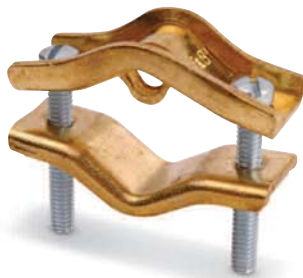

*Malleable iron crossbar, steel U-Bolt c/w copper cable clamp with serrations.*

Cat. No.	Wire Range	Water Pipe Size
<b>3902</b>	#4-4/0 AWG	1/2"-1"
<b>3903</b>	#4-4/0 AWG	1-1/4"-2"
<b>3904</b>	#4-4/0 AWG	2-1/2"-3-1/2"
<b>3905-TB</b>	#4-4/0 AWG	4"-5"
<b>3906-TB</b>	#4-4/0 AWG	6"
<b>3907</b>	#4-4/0 AWG	8"
<b>3908</b>	#4-4/0 AWG	10"
<b>3909-TB</b>	#4-4/0 AWG	12"

*Material: Bronze U-bolt and nut c/w bronzed aluminum cap and crossbar with a brite dip finish.  
\*UL Listed for Direct Burial*

## Ground Clamps

3849

3826

3840

3844

For armored and unarmored wire

### Ground Clamp

Cat. No.	Material	Water Pipe, Copper Tubing Size	Grd. Rod Size
3826*	M.I.	1/2", 3/4"	1/2"-1"
3846*	Bronze	1/2", 3/4"	1/2"-1"
3849**	Brass	1/2"-1"	-
3840-TB•	M.I.	1/2", 3/4" or 1"	-

\* For unarmored copper wire #6, #4.