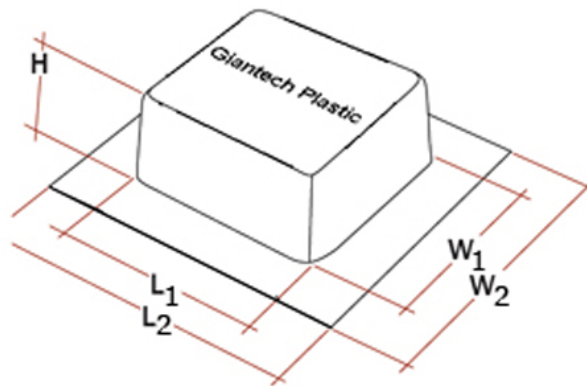

## Product Dimensions Data Sheet

Item #	Description:	W1	W2	L1	L2	H	Per box
SS-1	Soft Single Gang	2.75	6	5.75	8	3	100 pcs.
SD-2	Soft Double Gang	4.5	7.5	4.5	7.5	2.75	100 pcs.
SO-O	Soft Octagon	3.5	6	4	8	2.25	100 pcs.
ST-3	Soft Triple Gang	4.5	8	6.5	9	2.75	100 pcs.
SE-6	Soft R/Dryer (4 11/16)	5	7.5	5	7.5	3	50 pcs.
SF-4	Soft (4) Four gang	4.5	8	8	12	3	50 pcs.
HUB-1	Soft 1 Gang (For Nutek/Hubbell)	2.75	6	5.5	9	2.5	100 pcs.
HUB-2	Soft 2 Octagon (For Nutek/Hubbell)	4.5	8	4.5	9	2.5	100 pcs.
HS-1	Stiff Single Gang	2.75	5	5.75	7	3	100 pcs.
HD-2	Stiff Double Gang	4.5	7.5	4.5	7.5	2.75	100 pcs.
HED-2	Stiff Extended 2 Gang	5	7.5	5	7.5	3	100 pcs.
HO-O	Stiff Octagon	3.5	6	4	8	2.5	100 pcs.
HT-3	Stiff Triple gang	4.5	8	6.5	10	2.75	100 pcs.
SVB-18	Soft Recess/Pot Light, (7 7/8)" high 90c Code	12	20	18	25	7.75	100 pcs.
SVB-10	Soft Fan / Pot light	12	20	18	25	7.75	100 pcs.
SVB-15	Soft Fan (fit BROAN QTXE Series)	14	21	16	24	7.75	100 pcs.
SVB-20	Soft Recess / Pot Light	12	20	18	25	8.75	100 pcs.
SVB-22	Soft Recess Lighting	12	20	22.5	26	7	100 pcs.
CVB	Corner edges Vapour Barriers	4	7.5	4	7.5	3.5	500 pcs.