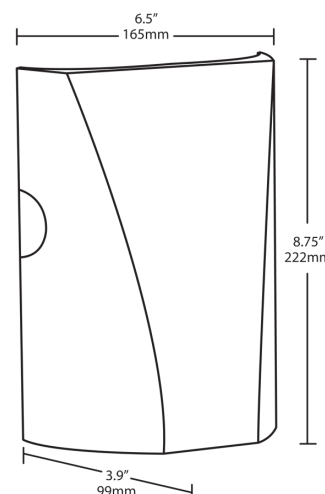

SLIM26 RCL

12, 18 and 26 Watt SLIM wallpacks are ultra efficient and deliver impressive light distribution with a compact low-profile design that's super easy to install as a downlight or uplight.

Color: Bronze

Weight: 4.5 lbs

LED Info

Watts: 26W
 Color Temp: 5100K (Cool)
 Color Accuracy: 68
 L70 Lifespan: 100000
 LM79 Lumens: 2,849
 Efficacy: 97 LPW

Driver Info

Type: Constant Current
 120V: 0.27A
 208V: 0.17A
 240V: 0.15A
 277V: 0.13A
 Input Watts: 29W
 Efficiency: 88%

Technical Specifications

cUL Listing:

Suitable for wet locations. Suitable for mounting within 1.2m (4ft) of the ground.

IP Rating:

Ingress Protection rating of IP66 for dust and water.

LED:

Multi-chip, long-life LED.