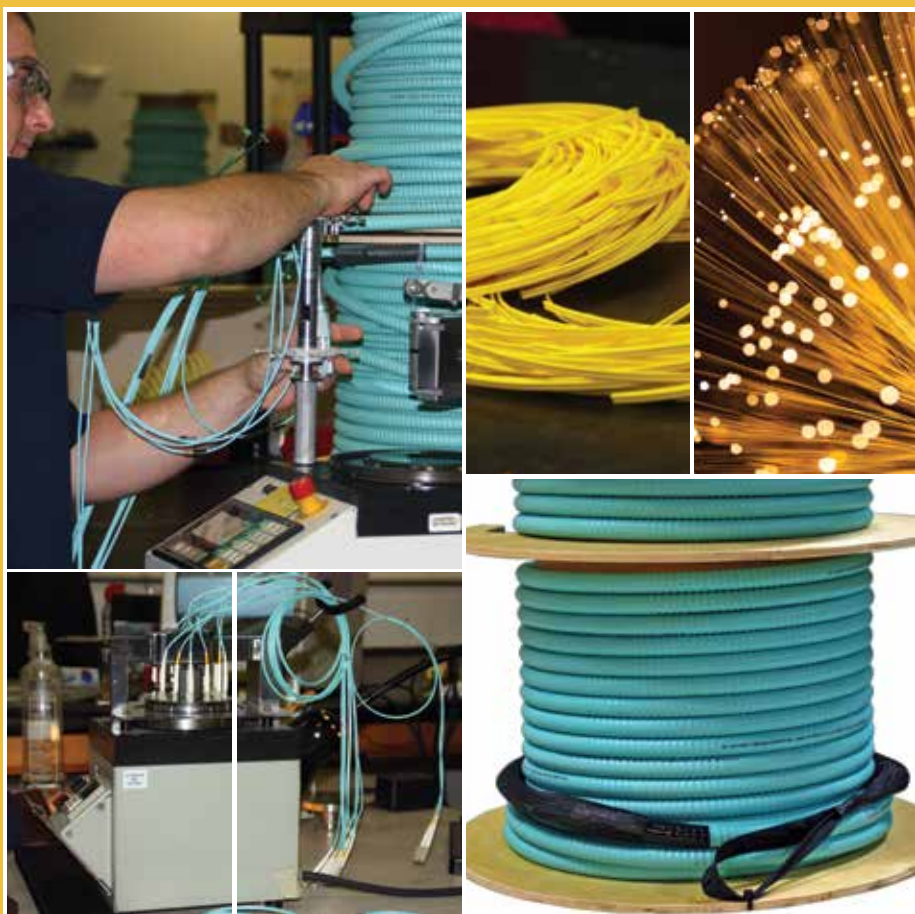

FIBER | Assemblies

The expanded line of Hubbell pre-terminated fiber assemblies includes labor-saving BIDnet engineered trunks, cords, hydras and pigtails. The Hubbell BIDnet program is a custom quote and made-to-order service, featuring premium quality cable and components, assembled locally for quick, reliable delivery. All Hubbell fiber assemblies, patch cords and pigtails are made with quality components and are 100% factory tested.

FIBER | Assemblies

Fiber Patch Cords, Duplex	H3
Fiber Patch Cords, Simplex	H7
Fiber Trunk Assemblies	H8
Specialty Patch Cords and Pigtails	H9
Fiber Pigtails, Single and Bundled.....	H10

LC to LC, OS2
DFPCLCLCS1SM

Standard Plenum lengths: 1 to 25 meters. LC/APC lengths: 1 to 5, and 10 meters. Custom lengths quoted to order.