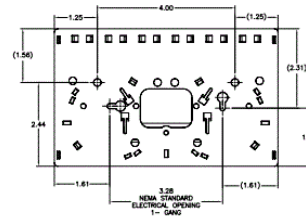

Description	Color	UPC Number	Catalog Number
iStation Surface Mounting Box, 6-Port	White	662620219875	ISB6W

Listings

UL and cUL Listed 1863
 ANSI/TIA/EIA-606A compliant
 ADA compliant
 RoHS Compliant

Specifications

Online Resources

eCatalog

Dimensions in Inches (mm)

Hubbell Wiring Device-Kellems • Hubbell Incorporated (Delaware) • 40 Waterview Drive • Shelton, CT 06484

Phone (800) 288-6000 • Fax (800) 255-1031 • Specifications subject to change without notice.