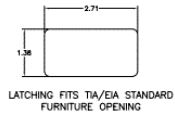

Applications

Open office environments
Compact surface mount environments
Retrofits to support data, voice, and multimedia applications
Accepts Hubbell HJ and HXJ jacks and audio/video keystone connectors

Online Resources

eCatalog

Dimensions in Inches (mm)

Hubbell Wiring Device-Kellems • Hubbell Incorporated (Delaware) • 40 Waterview Drive • Shelton, CT 06484

Phone (800) 288-6000 • Fax (800) 255-1031 • Specifications subject to change without notice.