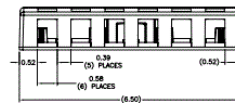

Applications

Open office environments
Compact surface mount environments
Retrofits to support data, voice, and multimedia applications
Accepts Hubbell HJ and HXJ jacks and audio/video keystone connectors

Online Resources

eCatalog

Dimensions in Inches (mm)

Hubbell Wiring Device-Kellems • Hubbell Incorporated (Delaware) • 40 Waterview Drive • Shelton, CT 06484

Phone (800) 288-6000 • Fax (800) 255-1031 • Specifications subject to change without notice.