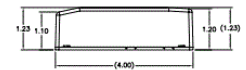

Applications

Open office environments
Compact surface mount environments
Retrofits to support data, voice, and multimedia applications
Accepts Hubbell HJ and HXJ jacks and audio/video keystone connectors

Online Resources

eCatalog

Dimensions in Inches (mm)

Hubbell Wiring Device-Kellems • Hubbell Incorporated (Delaware) • 40 Waterview Drive • Shelton, CT 06484

Phone (800) 288-6000 • Fax (800) 255-1031 • Specifications subject to change without notice.