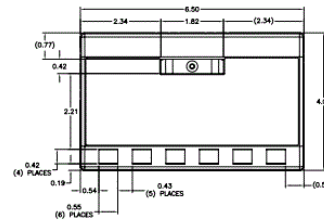

Description	Color	UPC Number	Catalog Number
iStation Surface Mounting Box, 6-Port	White	662620219875	ISB6W

Listings

UL and cUL Listed 1863
 ANSI/TIA/EIA-606A compliant
 ADA compliant
 RoHS Compliant

Specifications

Online Resources

eCatalog

Dimensions in Inches (mm)

Hubbell Wiring Device-Kellems • Hubbell Incorporated (Delaware) • 40 Waterview Drive • Shelton, CT 06484

Phone (800) 288-6000 • Fax (800) 255-1031 • Specifications subject to change without notice.