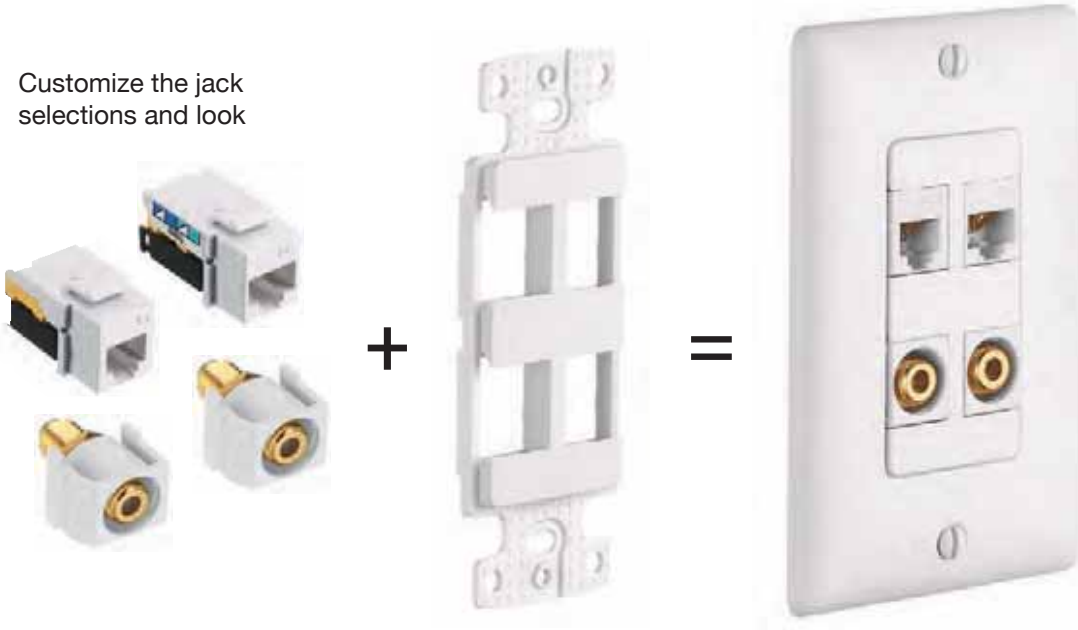

**Features**

Decorator frames provide a stylized look for that finishing touch. This allows all devices to match. Multimedia jacks insert into frame for custom configuration.

- Elongated strap for better wall box mounting
- High impact-resistant thermoplastic frame
- UL Listed 1863 - Communication Circuit Accessory and CSA Certified

Customize the jack selections and look

**Decorator Frames**

Color	1-Gang, 2-Port	1-Gang, 3-Port	1-Gang, 4-Port	1-Gang, 6-Port	1-Gang, Adapter .406" (10.30) Dia. Hole*	1-Gang, Adapter Blank**
Black	NS612BK	NS613BK	NS614BK	NS616BK	NS621BK	NS620BK
Gray	NS612GY	NS613GY	NS614GY	NS616GY	NS621GY	NS620GY
Ivory	NS612I	NS613I	NS614I	NS616I	NS621I	NS620I
Light Almond	NS612LA	NS613LA	NS614LA	NS616LA	NS621LA	NS620LA
White	NS612W	NS613W	NS614W	NS616W	NS621W	NS620W

Note: \*For use with rotary dimmers or to pull through AV or telephone cable.  
 \*\*To fill an extra decorator opening or to create customized openings.