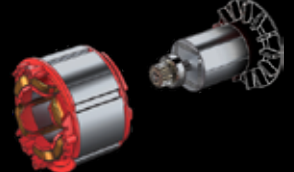

3
**POWERSTATE™
BRUSHLESS MOTOR**