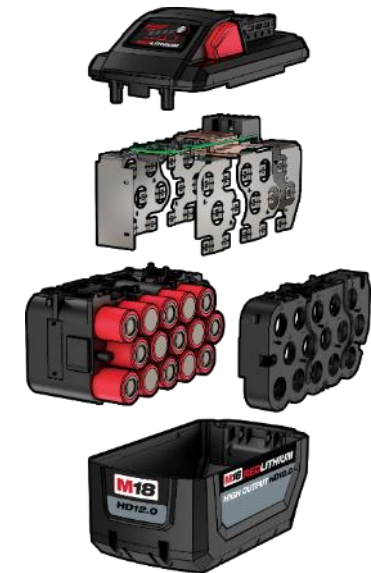

M18™ REDLITHIUM™ HIGH OUTPUT™

HIGH OUTPUT™

**50% MORE POWER
& RUNS COOLER**
VS REDLITHIUM™

HIGH OUTPUT™ ADVANCEMENTS

CELL

REDLITHIUM™ HIGH OUTPUT™ CELL

- ✓ New to world 21700 cell has 46% more volume vs the 18650 cells developed over the last 10 years
- ✓ Advancement in mechanical design and chemistry provides significantly lower impedance (higher power)

ELECTRONICS

REDLINK™ INTELLIGENCE

- ✓ Upgraded power management system provides full power to tool
- ✓ Advanced intelligence & communication to drive system compatibility

PACK

SUPERIOR PACK CONSTRUCTION

- ✓ Minimizes heat generation, allowing for cool operation
- ✓ Most advanced protection against jobsite conditions

M18 REDLITHIUM™ HIGH OUTPUT™ HD12.0 Battery Pack

Pre-Order Date: **05.01.18**

Launch Ship Date: **07.01.18**

- **50% More Power**
 - Provides 50% more power than M18 REDLITHIUM HD9.0 battery
 - New to world 21700 cell technology and advanced electronic power delivery system provide next breakthrough in lithium-ion
 - Faster application speeds and increased application range
- **Runs 50% Cooler**
 - Runs 50% cooler vs M18 REDLITHIUM HD9.0 battery
 - Temperature control cell frame minimizes heat generation, so users can run harder and longer
 - Allows for full discharge under the most demanding conditions
- **33% More Run-Time**
 - Delivers 33% more run-time vs M18 REDLITHIUM HD9.0 battery
 - Most delivered work per charge of any pro power tool system, driving users to cut the 15A cord
- **Cold Weather Performance**
 - Best cold weather performing pack ever made
 - Operates down to -20F during heavy applications
- **The M18 System**
 - Elevates the performance of the entire M18 system
 - Forward and backward compatible with 150+ M18™ solutions