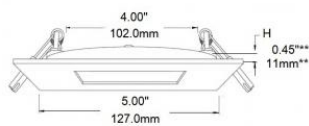

Données techniques

Cutting hole	4.25"
Beam Angle	107° ± 1/2°
Color Temperature	3K / 4K / 5K
CRI	>80
Dimmable	Y
LED Life	50,000hrs
Mounting Plate	MP/AMP/MPUB/105