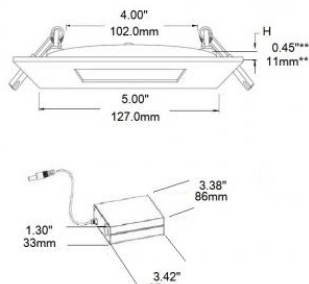

This ultra-thin recessed unit is IC and AIR TIGHT rated and with its thin profile allows installation in almost any location. (Remodel or New Construction applications) It is suitable for wet locations, such as a shower and outdoors in soffits. Included with the unit is a junction box with driver, pressure fit clips and Quick Connect wire connectors for quick and easy installation. The junction box has integrated screw holes to allow the box to be secured to studs or joists, if needed. The maximum number of the 9W fixtures that can be installed with a standard 150W LED dimmer is 16 units. This product is ETL listed in USA & Canada, certified to UL standard 1598 and CSA standard C22.2 NO. 250.0-08, and includes the following:

The wiring compartment accommodates up to (6) 14 gauge insulated conductors to satisfy luminaire junction box volume requirements.

A complete listing of compatible dimmers may be found in our "Product Knowledge" section of our site. Although this product is AIR-TIGHT rated, some municipalities will require the use of a vapor barrier. Verify local building codes prior to installation.

Données techniques

Cutting hole	4.25"
Beam Angle	107° ± 1/2°
Color Temperature	3K / 4K / 5K
CRI	>80
Dimmable	Y
LED Life	50,000hrs
Mounting Plate	MP/AMP/MPUB/105