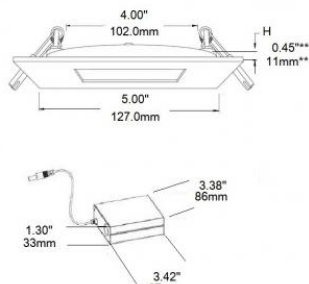

This ultra-thin recessed unit is IC and AIR TIGHT rated and with its thin profile allows installation in almost any location. (Remodel or New Construction applications) It is suitable for wet locations, such as a shower and outdoors in soffits. Included with the unit is a junction box with driver, pressure fit clips and Quick Connect wire connectors for quick and easy installation. The junction box has integrated screw holes to allow the box to be secured to studs or joists, if needed. The maximum number of the 9W fixtures that can be installed with a standard 150W LED dimmer is 16 units. This product is ETL listed in USA & Canada, certified to UL standard 1598 and CSA standard C22.2 NO. 250.0-08, and includes the following:

The wiring compartment accommodates up to (6) 14 gauge insulated conductors to satisfy luminaire junction box volume requirements.

A complete listing of compatible dimmers may be found in our "Product Knowledge" section of our site. Although this product is AIR-TIGHT rated, some municipalities will require the use of a vapor barrier. Verify local building codes prior to installation.

Données techniques

Cutting hole	4.25"
Beam Angle	107° ± 1/2°
Color Temperature	3K / 4K / 5K
CRI	>80
Dimmable	Y
LED Life	50,000hrs
Mounting Plate	MP/AMP/MPUB 105