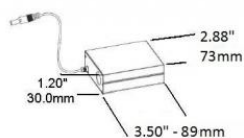

This ultra-thin recessed unit is IC and AIR TIGHT rated and with its thin profile allows installation in almost any location. (Remodel or New Construction applications) It is suitable for wet locations, such as a shower and outdoors in soffits. Included with the unit is a junction box with driver, pressure fit clips and Quick Connect wire connectors for quick and easy installation. The junction box has integrated screw holes to allow the box to be secured to studs or joists, if needed. The maximum number of the 6W fixtures that can be installed with a standard 150W LED dimmer is 20 units. This product is ETL listed in USA & Canada, certified to UL standard 1598 and CSA standard C22.2 NO. 250.0-08, and includes the following:

\*\*Height including clip

\*\*Hauteur avec pince

1.09"  
28mm