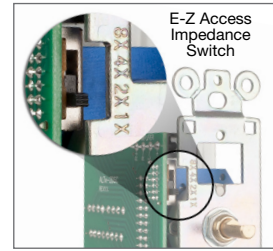

Volume Controls

RUSSOUND'S VOLUME CONTROL WARRANTY

Hassle-Free Gold Guarantee

Two Reasons to Purchase Russound Volume Controls

BULLETPROOF

The ALTx line of Volume Controls has a high power handling capability of 126W for superior performance, added reliability and durability.

HASSLE-FREE GOLD GUARANTEE

Russound is so confident in the performance and reliability of its ALTx Volume Controls that if one should fail for any reason, we'll send you a replacement free of charge (no return necessary).

Simply contact Russound customer support with your shipping address and we will promptly send a free replacement to you. Proof of purchase may be required.

ALT-126R 126 Watt Impedance Matching Volume Control

- Easy access impedance switch behind front plate
- 126W peak, 42W RMS continuous
- 12 steps of attenuation including Off
- Accepts up to 12AWG cable
- Includes both white and Lt. Almond Decora® plates, inserts and knobs
- Easily converts to standard style plate with ALT-VC Standard Color Kit
- Lifetime warranty

Dimensions: 1.625"W x 2.675"H x 2.5"D (41 x 73 x 63 mm)

Shipping Weight: 1.2lbs (0.54kg)

6100-536281 ALT-126R White and Lt. Almond

ALT-VC Decora Color Kit

Contains 1 each of: Decora insert, Decora cover plate, screws (pair), knob.

Shipping Weight: 1 lb (0.5 kg)

- 6100-536670 Almond
- 6100-536694 Black
- 6100-536717 Bone
- 6100-536731 Brown
- 6100-536755 Lt Almond
- 6100-536779 White

ALT-VC Standard Color Kit

Converts ALT-126R to standard plate style. Contains one each of: Standard plate, knob and screws (pair).

Shipping Weight: 1 lb (0.5 kg)

- 6100-536687 Almond
- 6100-536700 Black
- 6100-536724 Bone
- 6100-536748 Brown
- 6100-536762 Lt Almond
- 6100-536786 White

WALTx-2

Weatherproof volume control with standard gray plate and knob. 12 position switch. Provides 1x, 2x, 4x, 8x impedance matching. Fits a standard 3/4" PVC outdoor conduit.

Dimensions:
3" W x 5" H x 3.75" D (76.5 x 127 x 95.5 mm)

Shipping Weight: 1.75 lbs (0.79 kg)

6500-114113 WALTx-2

EZB-8 E-Z Connect Speaker Terminal Block

Simplifies system wiring with volume control installations. Connects up to 8 pairs of speakers. Removable, screw-down connectors. Easily mounts to a wall, cabinet or structured wiring can with push-lock plugs included. Easily add additional speakers. Works with up to 12AWG wire.

Dimensions:
6.85 W x 3.0 H x 1.0" D (17.4 x 7.6 x 2.5cm)

Shipping Weight: 0.7 lbs (0.3 kg)

8100-536106 EZB-8

TBL-75 Table Top Volume Control

126 watt volume control with headphone jack speaker override. Installer configurable from 1x, 2x, 4x or 8x impedance matching.

Dimensions:
6.1" W x 2.5" H x 2" D (154 x 63.5 x 49.3 mm)

Shipping Weight: 2.5 lbs (1.1 kg)

6400-113161 TBL-75