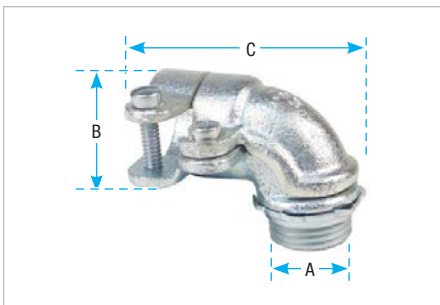

## Armoured Cable and Flexible Metal Conduit Fittings

T&B squeeze fittings will fit every size of armoured cable, leaded cable and flexible conduit. Malleable iron or steel construction. Part No. 253-TB is steel.

### Squeeze Fittings

Cat. No.	Cable Opening (in.)		Trade Size (in.)	K.O. Size (in.)	Dimensions (in.)		
	max.	min.			A	B	C
252	0.531	0.437	5/16	3/8	13/16	25/32	11/32
253-TB†	0.585	0.455	3/8	1/2	31/32	1-13/64	5/8
254-C†	0.938	0.812	1/2	1/2	1-7/32	1-3/8	13/32
255	1.094	0.938	3/4	3/4	1-1/4	1-17/32	7/16
256	1.375	1.250	1	1	1-19/32	1-5/8	1/2
257	1.656	1.500	1-1/4	1-1/4	1-7/8	1-23/32	17/32
258	1.875	1.688	1-1/2	1-1/2	2-1/4	1-7/16	9/16
259	2.500	2.313	2	2	2-31/32	2-5/8	11/16
249	3.062	2.812	2-1/2	2-1/2	3-5/16	2-11/16	3/4
277	3.563	3.312	3	3	3-13/16	2-7/8	3/4

† UL Listed for armoured cable only. Fitting material steel

3/8 in. and 1/2 in. sizes made in steel. Cap lifts off by simply loosening screws part way. Only two screws to tighten. 3/4 in. size and larger made of malleable iron.

### Squeeze Fittings – 90° Angle

Cat. No.	Cable Opening (in.)		Trade Size (in.)	K.O. Size (in.)	Dimensions (in.)		
	max.	min.			A	B	C
266-C	0.656	0.406	3/8	1/2	1-1/2	1-13/32	1-7/16
272†	0.812	0.688	3/8	1/2	1-9/16	1-7/8	1-9/16
268-C	0.937	0.813	1/2	1/2	1-11/16	1-13/16	1-7/8
279	1.000	0.875	3/4	3/4	1-13/16	2-1/16	1-13/16
270	1.125	1.000	3/4	3/4	1-7/8	1-3/4	1-13/16
273-TB	1.406	1.187	1	1	2-3/8	2-7/32	2-7/16
274‡	1.656	1.375	1-1/4	1-1/4	3	2-9/16	2-7/8
275‡	1.875	1.625	1-1/2	1-1/2	3-7/32	3-1/16	4-1/8
276‡	2.500	2.125	2	2	4-5/8	3-5/8	4-7/8