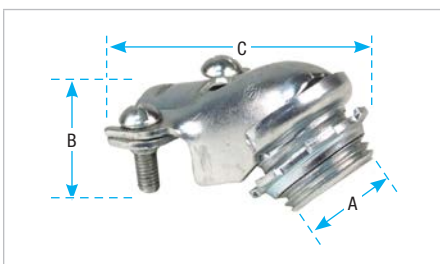

### Squeeze Fittings

Cat. No.	Cable Opening (in.)		Trade Size (in.)	K.O. Size (in.)	Dimensions (in.)		
	max.	min.			A	B	C
252	0.531	0.437	5/16	3/8	13/16	25/32	11/32
253-TB†	0.585	0.455	3/8	1/2	31/32	1-13/64	5/8
254-C†	0.938	0.812	1/2	1/2	1-7/32	1-3/8	13/32
255	1.094	0.938	3/4	3/4	1-1/4	1-17/32	7/16
256	1.375	1.250	1	1	1-19/32	1-5/8	1/2
257	1.656	1.500	1-1/4	1-1/4	1-7/8	1-23/32	17/32
258	1.875	1.688	1-1/2	1-1/2	2-1/4	1-7/16	9/16
259	2.500	2.313	2	2	2-31/32	2-5/8	11/16
249	3.062	2.812	2-1/2	2-1/2	3-5/16	2-11/16	3/4
277	3.563	3.312	3	3	3-13/16	2-7/8	3/4

† UL Listed for armoured cable only. Fitting material steel

3/8 in. and 1/2 in. sizes made in steel. Cap lifts off by simply loosening screws part way. Only two screws to tighten. 3/4 in. size and larger made of malleable iron.

### Squeeze Fittings – 90° Angle

Cat. No.	Cable Opening (in.)		Trade Size (in.)	K.O. Size (in.)	Dimensions (in.)		
	max.	min.			A	B	C
266-C	0.656	0.406	3/8	1/2	1-1/2	1-13/32	1-7/16
272†	0.812	0.688	3/8	1/2	1-9/16	1-7/8	1-9/16
268-C	0.937	0.813	1/2	1/2	1-11/16	1-13/16	1-7/8
279	1.000	0.875	3/4	3/4	1-13/16	2-1/16	1-13/16
270	1.125	1.000	3/4	3/4	1-7/8	1-3/4	1-13/16
273-TB	1.406	1.187	1	1	2-3/8	2-7/32	2-7/16
274‡	1.656	1.375	1-1/4	1-1/4	3	2-9/16	2-7/8
275‡	1.875	1.625	1-1/2	1-1/2	3-7/32	3-1/16	4-1/8
276‡	2.500	2.125	2	2	4-5/8	3-5/8	4-7/8

† UL Listed for armoured cable only

‡ UL Listed for flexible metal conduit only

3/8 in. and 1/2 in. sizes made in steel. Cap lifts off by simply loosening screws part way