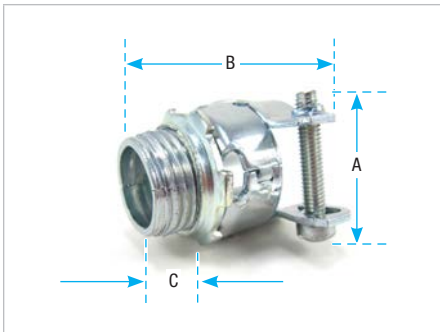

## Armoured Cable and Flexible Metal Conduit Fittings

T&B squeeze fittings will fit every size of armoured cable, leaded cable and flexible conduit. Malleable iron or steel construction. Part No. 253-TB is steel.

### Squeeze Fittings

Cat. No.	Cable Opening (in.)		Trade Size (in.)	K.O. Size (in.)	Dimensions (in.)		
	max.	min.			A	B	C
252	0.531	0.437	5/16	3/8	13/16	25/32	11/32
253-TB†	0.585	0.455	3/8	1/2	31/32	1-13/64	5/8
254-C†	0.938	0.812	1/2	1/2	1-7/32	1-3/8	13/32
255	1.094	0.938	3/4	3/4	1-1/4	1-17/32	7/16
256	1.375	1.250	1	1	1-19/32	1-5/8	1/2
257	1.656	1.500	1-1/4	1-1/4	1-7/8	1-23/32	17/32
258	1.875	1.688	1-1/2	1-1/2	2-1/4	1-7/16	9/16
259	2.500	2.313	2	2	2-31/32	2-5/8	11/16
249	3.062	2.812	2-1/2	2-1/2	3-5/16	2-11/16	3/4
277	3.563	3.312	3	3	3-13/16	2-7/8	3/4

† UL Listed for armoured cable only. Fitting material steel

3/8 in. and 1/2 in. sizes made in steel. Cap lifts off by simply loosening screws part way. Only two screws to tighten. 3/4 in. size and larger made of malleable iron.

### Squeeze Fittings – 90° Angle

Cat. No.	Cable Opening (in.)		Trade Size (in.)	K.O. Size (in.)	Dimensions (in.)		
	max.	min.			A	B	C
266-C	0.656	0.406	3/8	1/2	1-1/2	1-13/32	1-7/16
272†	0.812	0.688	3/8	1/2	1-9/16	1-7/8	1-9/16
268-C	0.937	0.813	1/2	1/2	1-11/16	1-13/16	1-7/8
279	1.000	0.875	3/4	3/4	1-13/16	2-1/16	1-13/16
270	1.125	1.000	3/4	3/4	1-7/8	1-3/4	1-13/16
273-TB	1.406	1.187	1	1	2-3/8	2-7/32	2-7/16
274‡	1.656	1.375	1-1/4	1-1/4	3	2-9/16	2-7/8
275‡	1.875	1.625	1-1/2	1-1/2	3-7/32	3-1/16	4-1/8
276‡	2.500	2.125	2	2	4-5/8	3-5/8	4-7/8